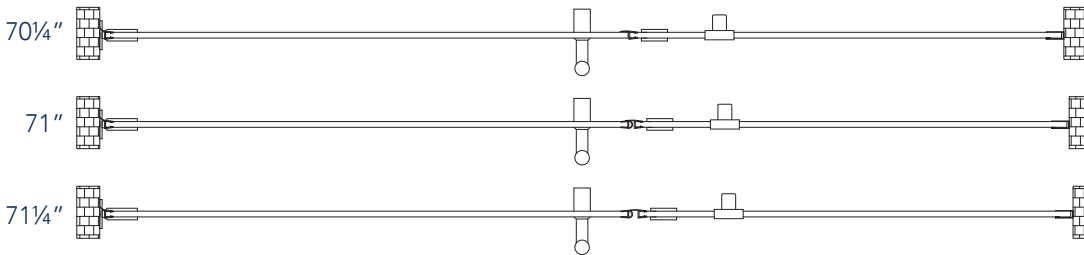

# Aston Belmore SDR 965-7133

**CH** CHROME HARDWARE

**SS** STAINLESS STEEL HARDWARE

**ORB** OIL RUBBED BRONZE HARDWARE

MODEL	WALL OPENING(A)	DOOR PANEL WIDTH(B)	FIXED PANEL WIDTH(C)	HEIGHT (D)	HANDLE HEIGHT(E)	ENTRY OPEN(F)
SDR965-7133-10	70 1/4"-71 1/4"	32 5/8"	37 5/8"	72"	36 1/4"	30 5/8"-31 5/8"