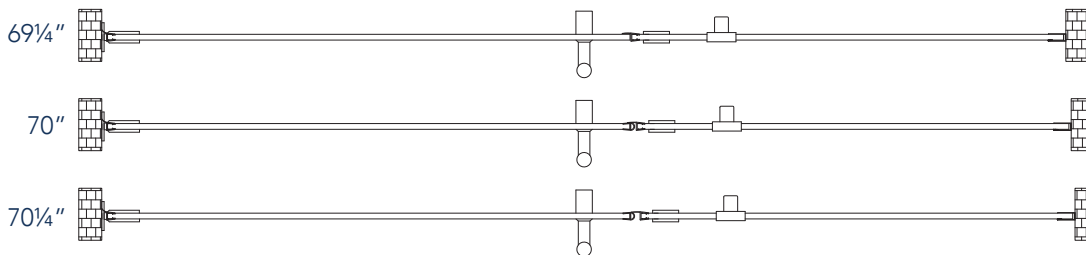

# Aston Belmore SDR 965-7036

MODEL	WALL OPENING(A)	DOOR PANEL WIDTH(B)	FIXED PANEL WIDTH(C)	HEIGHT (D)	HANDLE HEIGHT(E)	ENTRY OPEN(F)
SDR965-7036-10	69 1/4" - 70 1/4"	35 5/8"	33 5/8"	72"	36 1/4"	33 5/8" - 34 5/8"