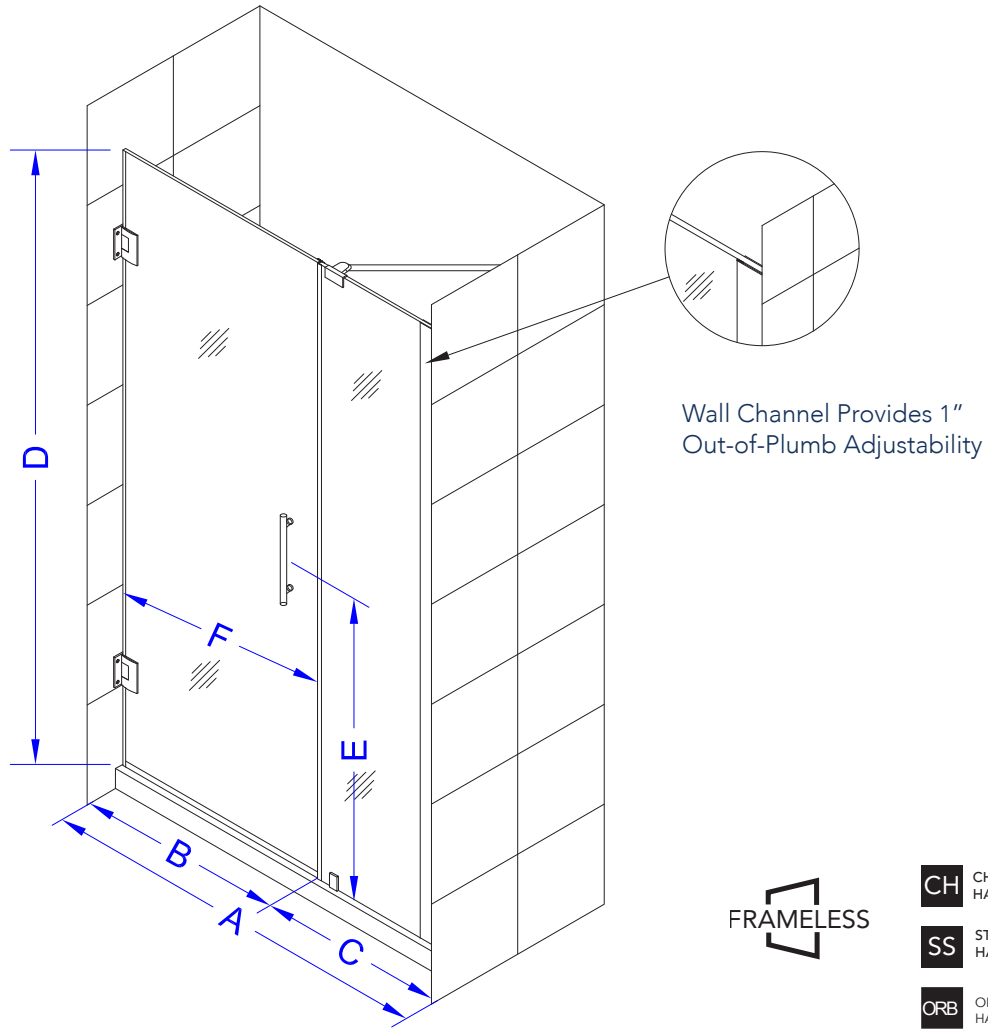

# Aston Belmore SDR 965-7036

MODEL	WALL OPENING(A)	DOOR PANEL WIDTH(B)	FIXED PANEL WIDTH(C)	HEIGHT (D)	HANDLE HEIGHT(E)	ENTRY OPEN(F)
SDR965-7036-10	69 1/4" - 70 1/4"	35 5/8"	33 5/8"	72"	36 1/4"	33 5/8" - 34 5/8"

ASTON  
**STARCAST**  
FROM EnduroShield

POLISHED CHROME

STAINLESS STEEL

OIL RUBBED BRONZE

FROSTED GLASS

CLEAR GLASS