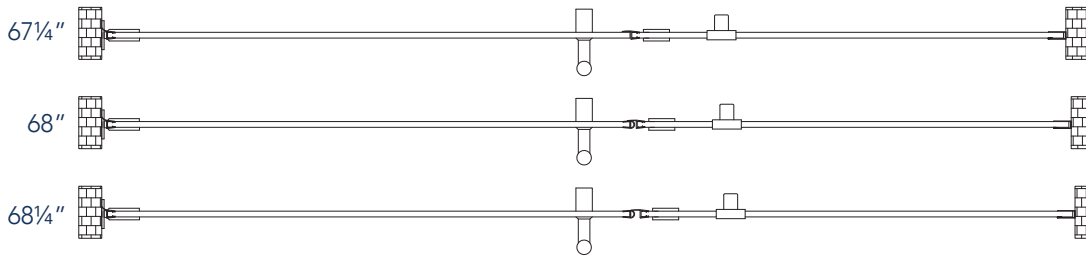

Aston Belmore SDR 965-6832

CH CHROME HARDWARE

SS STAINLESS STEEL HARDWARE

ORB OIL RUBBED BRONZE HARDWARE

MODEL	WALL OPENING(A)	DOOR PANEL WIDTH(B)	FIXED PANEL WIDTH(C)	HEIGHT (D)	HANDLE HEIGHT(E)	ENTRY OPEN(F)
SDR965-6832-10	67 1/4" - 68 1/4"	31 5/8"	35 5/8"	72"	36 1/4"	29 5/8" - 30 5/8"