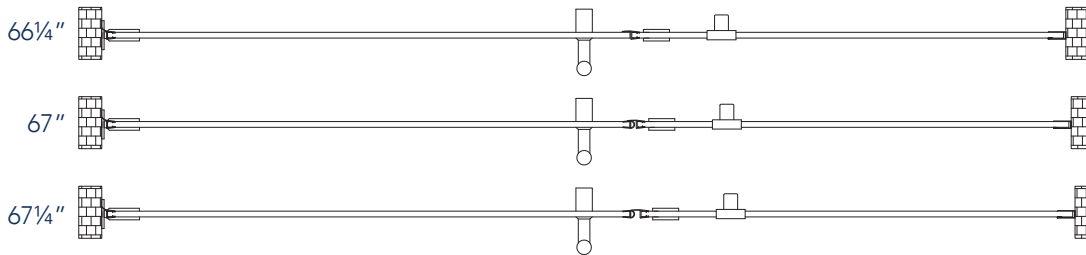

# Aston Belmore SDR 965-6731

**CH** CHROME HARDWARE

**SS** STAINLESS STEEL HARDWARE

**ORB** OIL RUBBED BRONZE HARDWARE

MODEL	WALL OPENING(A)	DOOR PANEL WIDTH(B)	FIXED PANEL WIDTH(C)	HEIGHT (D)	HANDLE HEIGHT(E)	ENTRY OPEN(F)
SDR965-6731-10	66 1/4" - 67 1/4"	30 5/8"	35 5/8"	72"	36 1/4"	28 5/8" - 29 5/8"