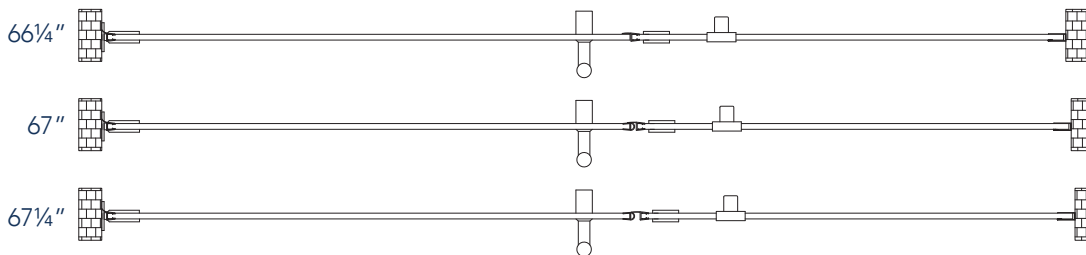

Aston Belmore SDR 965-6729

MODEL	WALL OPENING(A)	DOOR PANEL WIDTH(B)	FIXED PANEL WIDTH(C)	HEIGHT (D)	HANDLE HEIGHT(E)	ENTRY OPEN(F)
SDR965-6729-10	66 1/4" - 67 1/4"	28 5/8"	37 5/8"	72"	36 1/4"	26 5/8" - 27 5/8"