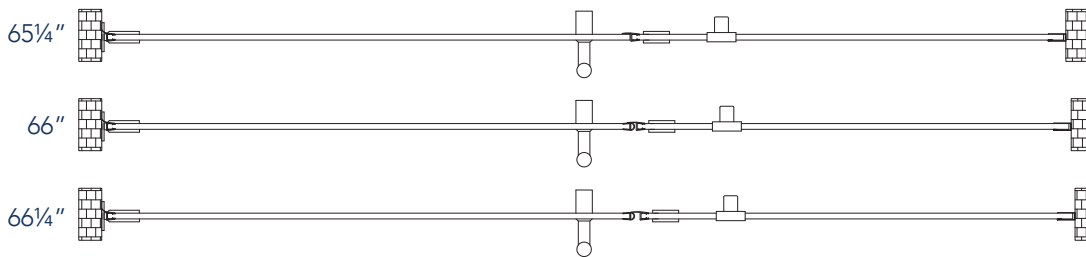

# Aston Belmore SDR 965-6630

**CH** CHROME HARDWARE

**SS** STAINLESS STEEL HARDWARE

**ORB** OIL RUBBED BRONZE HARDWARE

MODEL	WALL OPENING(A)	DOOR PANEL WIDTH(B)	FIXED PANEL WIDTH(C)	HEIGHT (D)	HANDLE HEIGHT(E)	ENTRY OPEN(F)
SDR965-6630-10	65 1/4" - 66 1/4"	29 5/8"	35 5/8"	72"	36 1/4"	27 5/8" - 28 5/8"