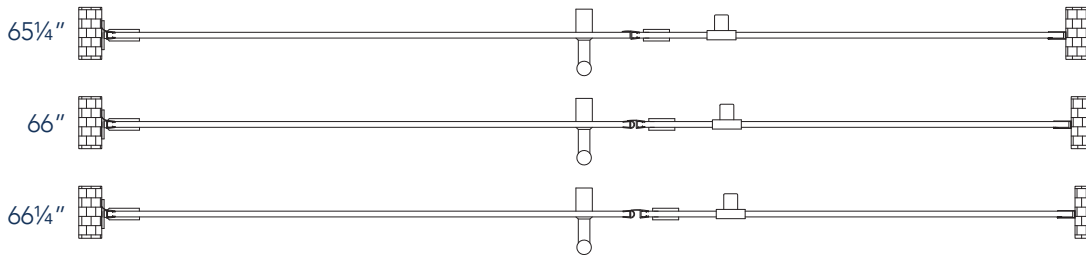

# Aston Belmore SDR 965-6628

**CH** CHROME HARDWARE

**SS** STAINLESS STEEL HARDWARE

**ORB** OIL RUBBED BRONZE HARDWARE

MODEL	WALL OPENING(A)	DOOR PANEL WIDTH(B)	FIXED PANEL WIDTH(C)	HEIGHT (D)	HANDLE HEIGHT(E)	ENTRY OPEN(F)
SDR965-6628-10	65 1/4" - 66 1/4"	27 5/8"	37 5/8"	72"	36 1/4"	25 5/8" - 26 5/8"