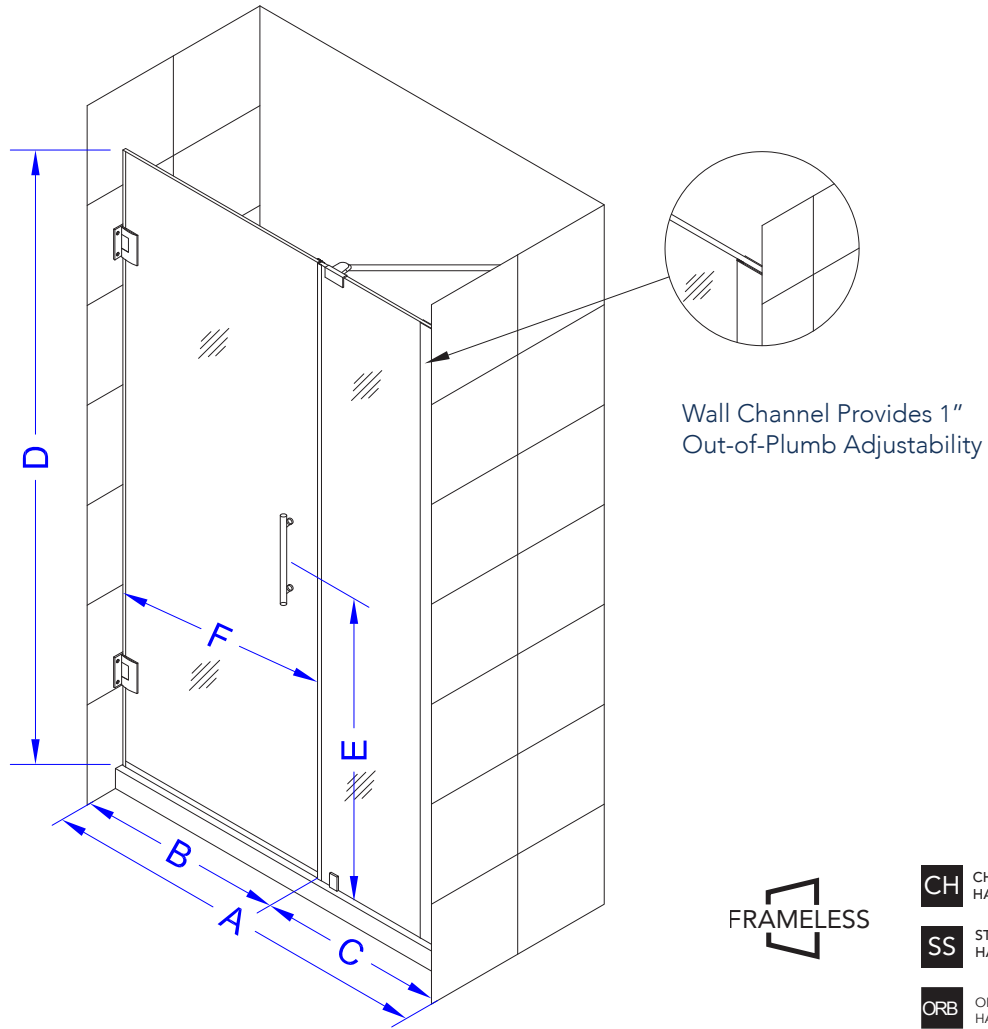

# Aston Belmore SDR 965-6535

- CH** CHROME HARDWARE
- SS** STAINLESS STEEL HARDWARE
- ORB** OIL RUBBED BRONZE HARDWARE

MODEL	WALL OPENING(A)	DOOR PANEL WIDTH(B)	FIXED PANEL WIDTH(C)	HEIGHT (D)	HANDLE HEIGHT(E)	ENTRY OPEN(F)
SDR965-6535-10	64 1/4" - 65 1/4"	34 5/8"	29 5/8"	72"	36 1/4"	32 5/8" - 33 5/8"

ASTON  
**STARCAST**  
FROM EnduroShield

POLISHED CHROME

STAINLESS STEEL

OIL RUBBED BRONZE

FROSTED GLASS

CLEAR GLASS