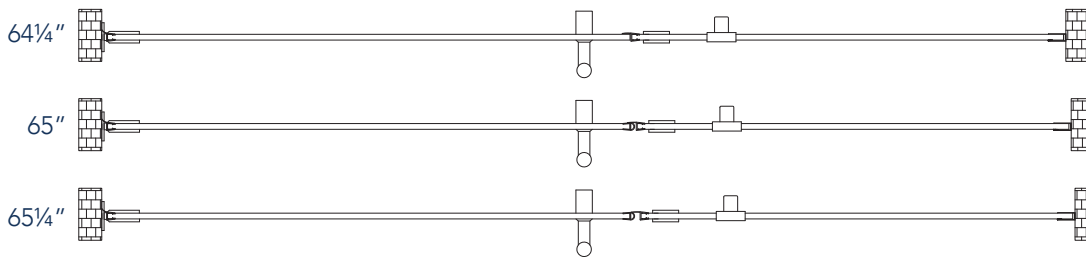

# Aston Belmore SDR 965-6535

- CH** CHROME HARDWARE
- SS** STAINLESS STEEL HARDWARE
- ORB** OIL RUBBED BRONZE HARDWARE

MODEL	WALL OPENING(A)	DOOR PANEL WIDTH(B)	FIXED PANEL WIDTH(C)	HEIGHT (D)	HANDLE HEIGHT(E)	ENTRY OPEN(F)
SDR965-6535-10	64 1/4" - 65 1/4"	34 5/8"	29 5/8"	72"	36 1/4"	32 5/8" - 33 5/8"