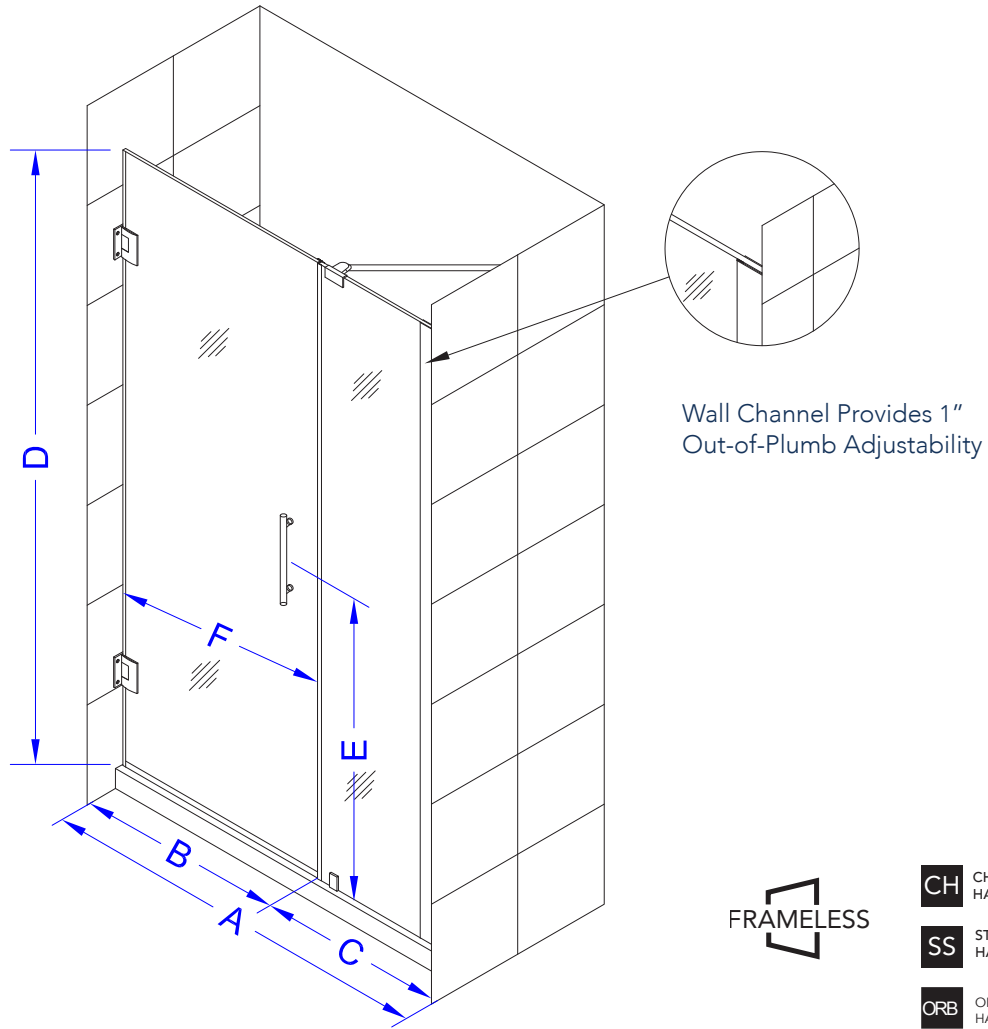

Aston Belmore SDR 965-6224

- CH** CHROME HARDWARE
- SS** STAINLESS STEEL HARDWARE
- ORB** OIL RUBBED BRONZE HARDWARE

MODEL	WALL OPENING(A)	DOOR PANEL WIDTH(B)	FIXED PANEL WIDTH(C)	HEIGHT (D)	HANDLE HEIGHT(E)	ENTRY OPEN(F)
SDR965-6224-10	61 1/4" - 62 1/4"	23 5/8"	37 5/8"	72"	36 1/4"	21 5/8" - 22 5/8"