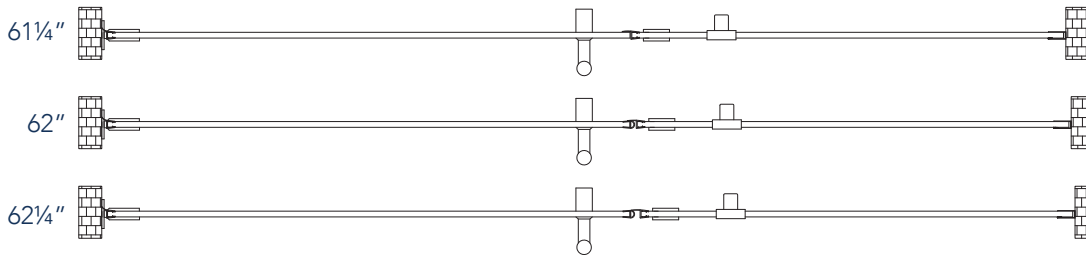

Aston Belmore SDR 965-6224

- CH** CHROME HARDWARE
- SS** STAINLESS STEEL HARDWARE
- ORB** OIL RUBBED BRONZE HARDWARE

MODEL	WALL OPENING(A)	DOOR PANEL WIDTH(B)	FIXED PANEL WIDTH(C)	HEIGHT (D)	HANDLE HEIGHT(E)	ENTRY OPEN(F)
SDR965-6224-10	61 1/4" - 62 1/4"	23 5/8"	37 5/8"	72"	36 1/4"	21 5/8" - 22 5/8"