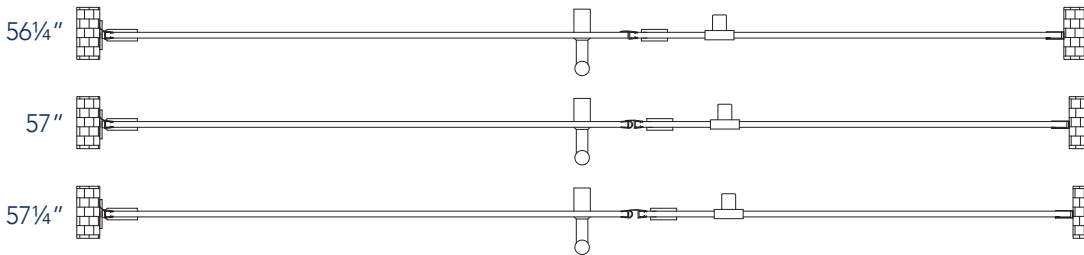

Aston Belmore SDR 965-5723

- CH** CHROME HARDWARE
- SS** STAINLESS STEEL HARDWARE
- ORB** OIL RUBBED BRONZE HARDWARE

MODEL	WALL OPENING(A)	DOOR PANEL WIDTH(B)	FIXED PANEL WIDTH(C)	HEIGHT (D)	HANDLE HEIGHT(E)	ENTRY OPEN(F)
SDR965-5723-10	56 1/4"-57 1/4"	22 5/8"	33 5/8"	72"	36 1/4"	20 5/8"-21 5/8"