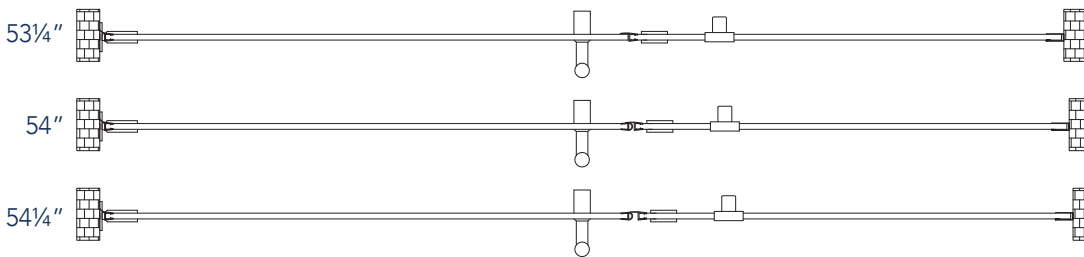

# Aston Belmore SDR 965-5422

- CH** CHROME HARDWARE
- SS** STAINLESS STEEL HARDWARE
- ORB** OIL RUBBED BRONZE HARDWARE

MODEL	WALL OPENING(A)	DOOR PANEL WIDTH(B)	FIXED PANEL WIDTH(C)	HEIGHT (D)	HANDLE HEIGHT(E)	ENTRY OPEN(F)
SDR965-5422-10	53 1/4" - 54 1/4"	21 5/8"	31 5/8"	72"	36 1/4"	19 5/8" - 20 5/8"