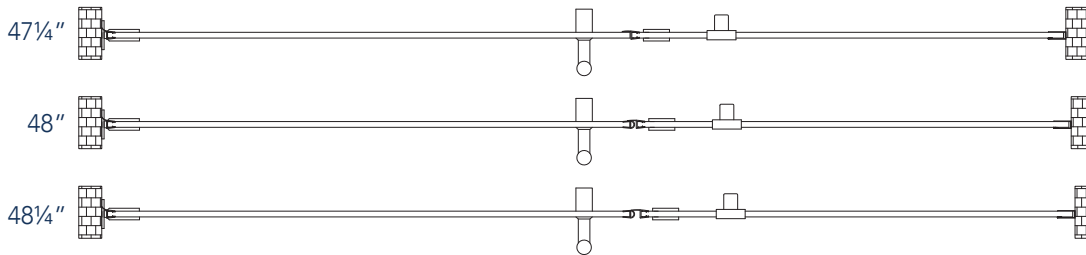

Aston Belmore SDR 965-4838

CH CHROME HARDWARE

SS STAINLESS STEEL HARDWARE

ORB OIL RUBBED BRONZE HARDWARE

| MODEL | WALL OPENING(A) | DOOR PANEL WIDTH(B) | FIXED PANEL WIDTH(C) | HEIGHT (D) | HANDLE HEIGHT(E) | ENTRY OPEN(F) |
|----------------|-------------------|---------------------|----------------------|------------|------------------|-------------------|
| SDR965-4838-10 | 47 1/4" - 48 1/4" | 37 5/8" | 9 5/8" | 72" | 36 1/4" | 35 5/8" - 36 5/8" |