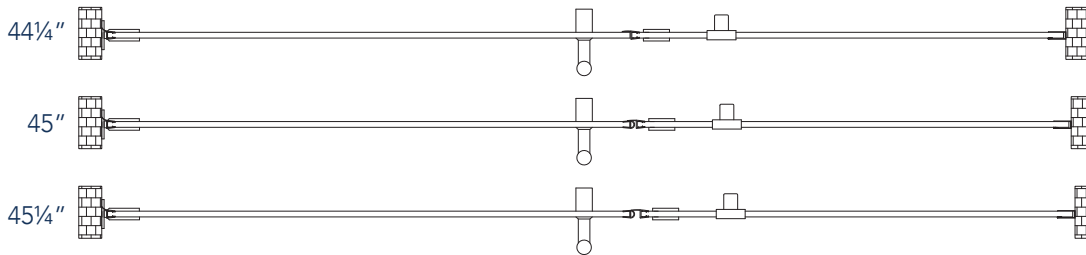

# Aston Belmore SDR 965-4523

- CH** CHROME HARDWARE
- SS** STAINLESS STEEL HARDWARE
- ORB** OIL RUBBED BRONZE HARDWARE

MODEL	WALL OPENING(A)	DOOR PANEL WIDTH(B)	FIXED PANEL WIDTH(C)	HEIGHT (D)	HANDLE HEIGHT(E)	ENTRY OPEN(F)
SDR965-4523-10	44 1/4" - 45 1/4"	22 5/8"	21 5/8"	72"	36 1/4"	20 5/8" - 21 5/8"