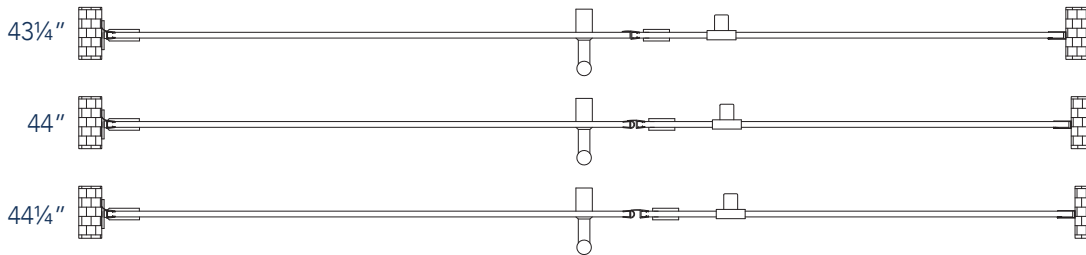

Aston Belmore SDR 965-4434

- CH** CHROME HARDWARE
- SS** STAINLESS STEEL HARDWARE
- ORB** OIL RUBBED BRONZE HARDWARE

MODEL	WALL OPENING(A)	DOOR PANEL WIDTH(B)	FIXED PANEL WIDTH(C)	HEIGHT (D)	HANDLE HEIGHT(E)	ENTRY OPEN(F)
SDR965-4434-10	43 1/4" - 44 1/4"	33 5/8"	9 5/8"	72"	36 1/4"	31 5/8" - 32 5/8"