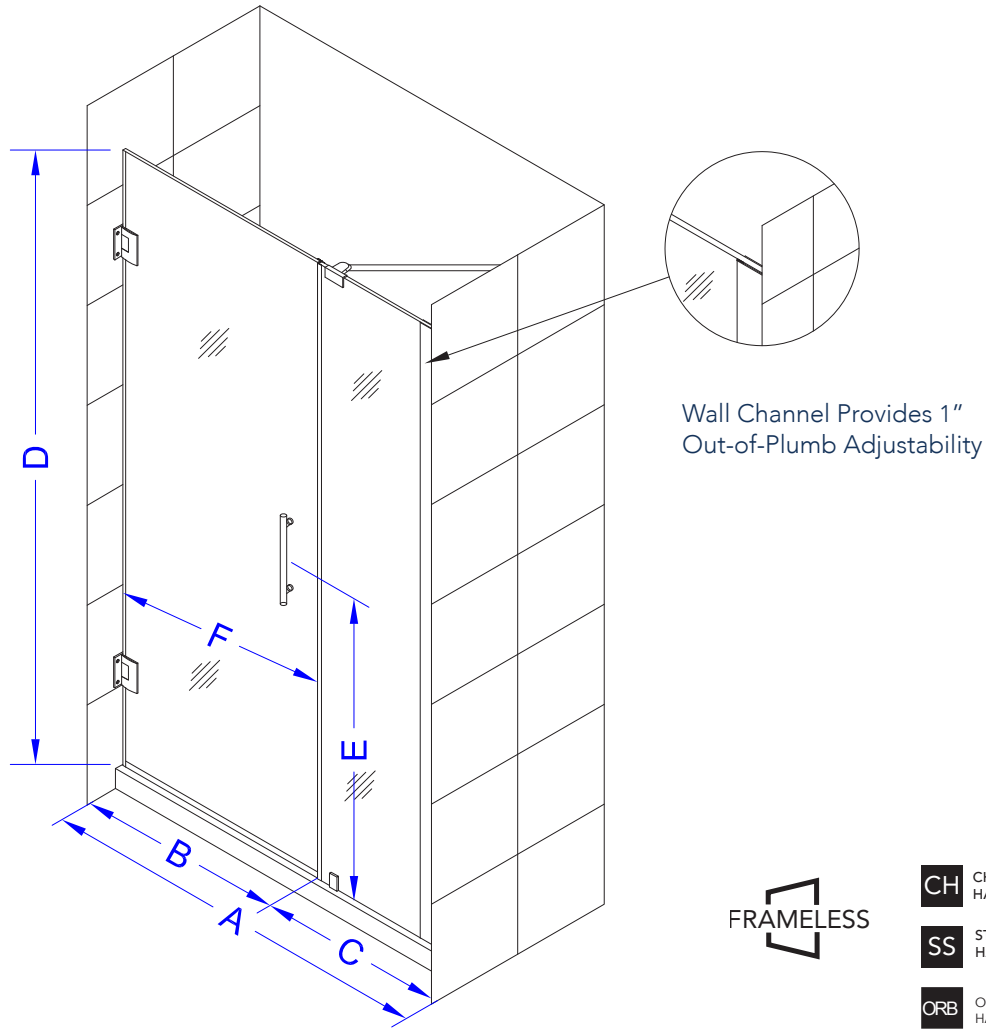

Aston Belmore SDR 965-4434

- CH** CHROME HARDWARE
- SS** STAINLESS STEEL HARDWARE
- ORB** OIL RUBBED BRONZE HARDWARE

MODEL	WALL OPENING(A)	DOOR PANEL WIDTH(B)	FIXED PANEL WIDTH(C)	HEIGHT (D)	HANDLE HEIGHT(E)	ENTRY OPEN(F)
SDR965-4434-10	43 1/4" - 44 1/4"	33 5/8"	9 5/8"	72"	36 1/4"	31 5/8" - 32 5/8"