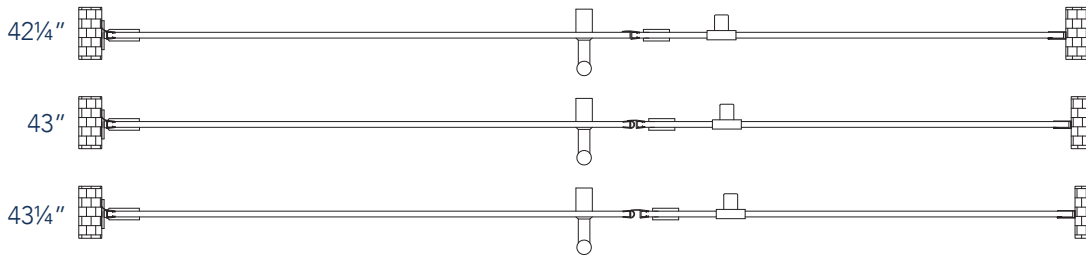

Aston Belmore SDR 965-4329

- CH** CHROME HARDWARE
- SS** STAINLESS STEEL HARDWARE
- ORB** OIL RUBBED BRONZE HARDWARE

MODEL	WALL OPENING(A)	DOOR PANEL WIDTH(B)	FIXED PANEL WIDTH(C)	HEIGHT (D)	HANDLE HEIGHT(E)	ENTRY OPEN(F)
SDR965-4329-10	42 1/4" - 43 1/4"	28 5/8"	13 5/8"	72"	36 1/4"	26 5/8" - 27 5/8"