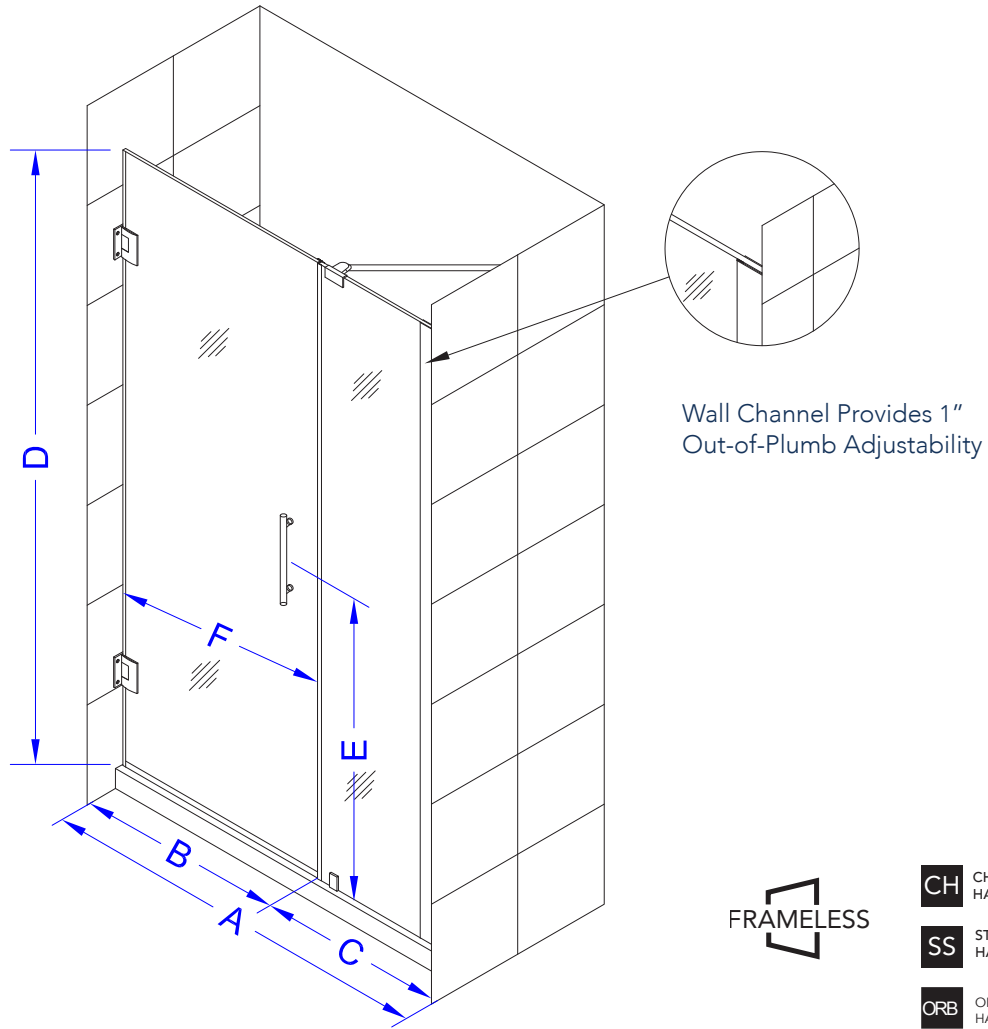

Aston Belmore SDR 965-4329

- CH** CHROME HARDWARE
- SS** STAINLESS STEEL HARDWARE
- ORB** OIL RUBBED BRONZE HARDWARE

MODEL	WALL OPENING(A)	DOOR PANEL WIDTH(B)	FIXED PANEL WIDTH(C)	HEIGHT (D)	HANDLE HEIGHT(E)	ENTRY OPEN(F)
SDR965-4329-10	42 1/4" - 43 1/4"	28 5/8"	13 5/8"	72"	36 1/4"	26 5/8" - 27 5/8"