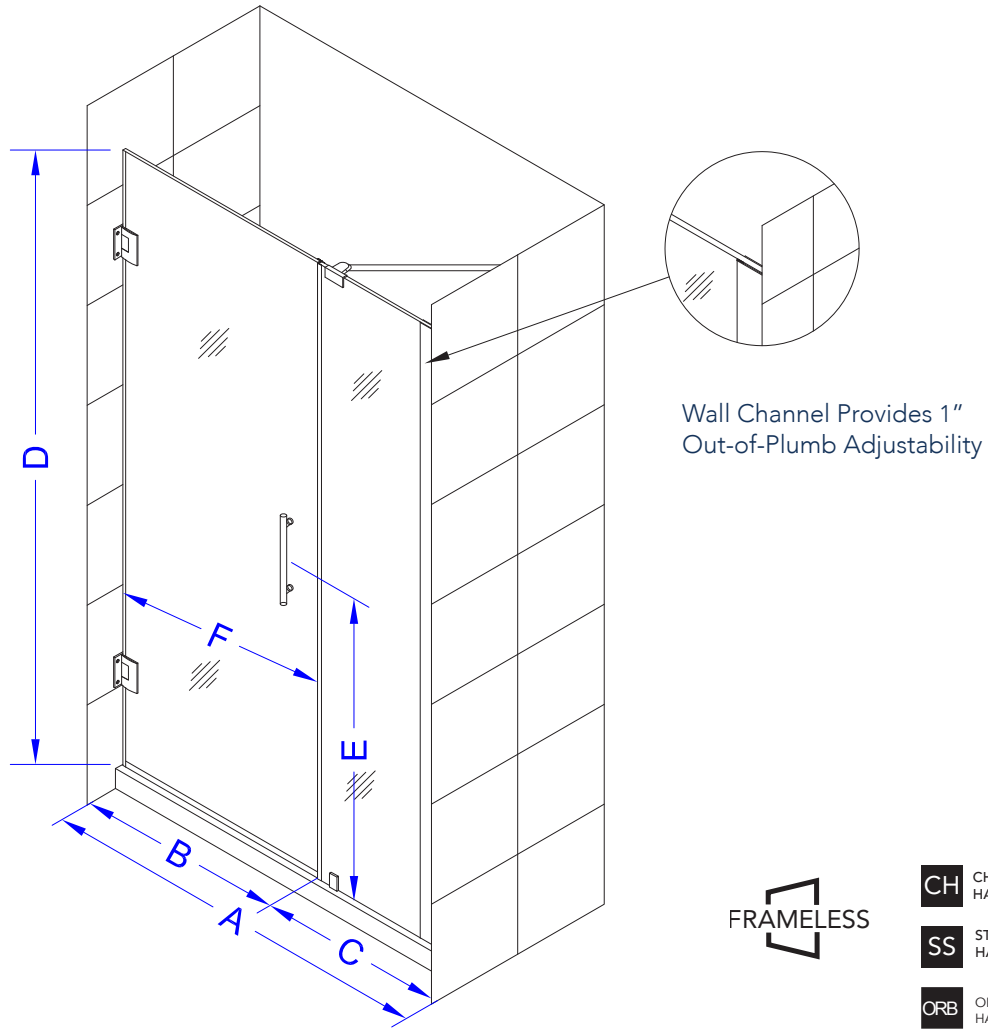

Aston Belmore SDR 965-4236

- CH** CHROME HARDWARE
- SS** STAINLESS STEEL HARDWARE
- ORB** OIL RUBBED BRONZE HARDWARE

MODEL	WALL OPENING(A)	DOOR PANEL WIDTH(B)	FIXED PANEL WIDTH(C)	HEIGHT (D)	HANDLE HEIGHT(E)	ENTRY OPEN(F)
SDR965-4236-10	41 1/4" - 42 1/4"	35 5/8"	5 5/8"	72"	36 1/4"	33 5/8" - 34 5/8"

ASTON **STARCAST**
FROM EnduroShield

POLISHED CHROME

STAINLESS STEEL

OIL RUBBED BRONZE

FROSTED GLASS

CLEAR GLASS