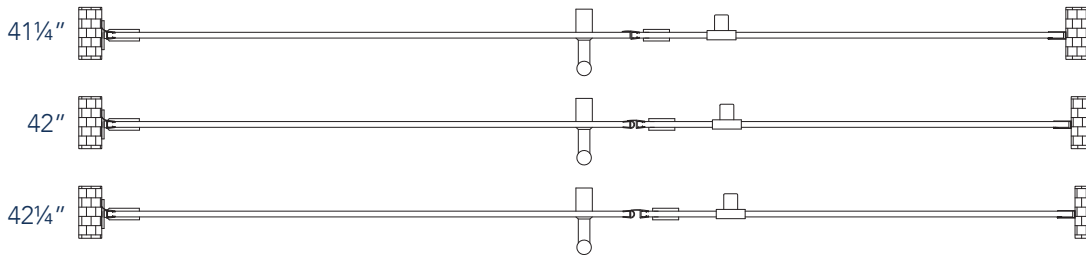

Aston Belmore SDR 965-4236

- CH** CHROME HARDWARE
- SS** STAINLESS STEEL HARDWARE
- ORB** OIL RUBBED BRONZE HARDWARE

MODEL	WALL OPENING(A)	DOOR PANEL WIDTH(B)	FIXED PANEL WIDTH(C)	HEIGHT (D)	HANDLE HEIGHT(E)	ENTRY OPEN(F)
SDR965-4236-10	41 1/4" - 42 1/4"	35 5/8"	5 5/8"	72"	36 1/4"	33 5/8" - 34 5/8"