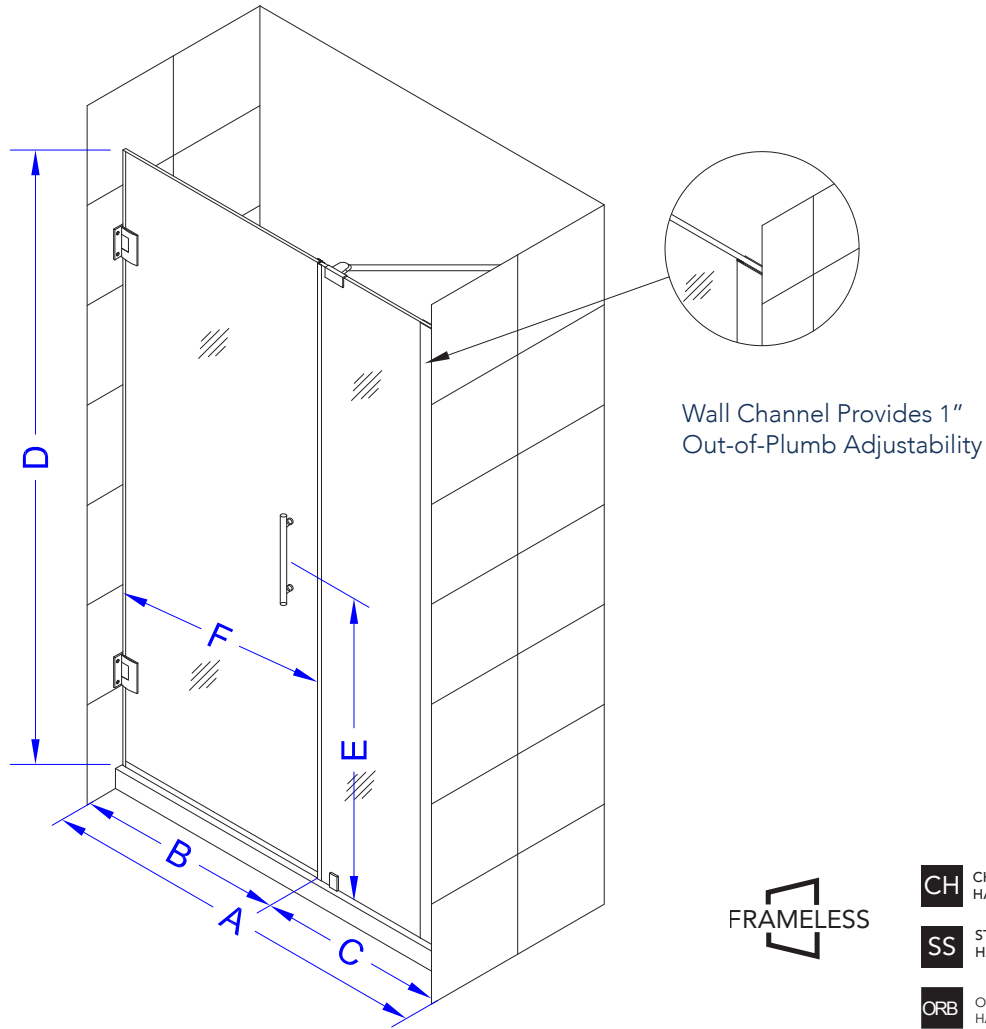

Aston Belmore SDR 965-4127

CH CHROME HARDWARE

SS STAINLESS STEEL HARDWARE

ORB OIL RUBBED BRONZE HARDWARE

MODEL	WALL OPENING(A)	DOOR PANEL WIDTH(B)	FIXED PANEL WIDTH(C)	HEIGHT (D)	HANDLE HEIGHT(E)	ENTRY OPEN(F)
SDR965-4127-10	40 1/4" - 41 1/4"	26 5/8"	13 5/8"	72"	36 1/4"	24 5/8" - 25 5/8"