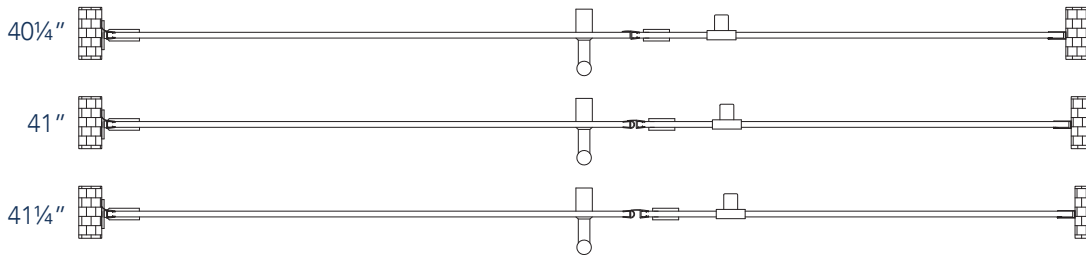

Aston Belmore SDR 965-4127

CH CHROME HARDWARE

SS STAINLESS STEEL HARDWARE

ORB OIL RUBBED BRONZE HARDWARE

MODEL	WALL OPENING(A)	DOOR PANEL WIDTH(B)	FIXED PANEL WIDTH(C)	HEIGHT (D)	HANDLE HEIGHT(E)	ENTRY OPEN(F)
SDR965-4127-10	40 1/4" - 41 1/4"	26 5/8"	13 5/8"	72"	36 1/4"	24 5/8" - 25 5/8"