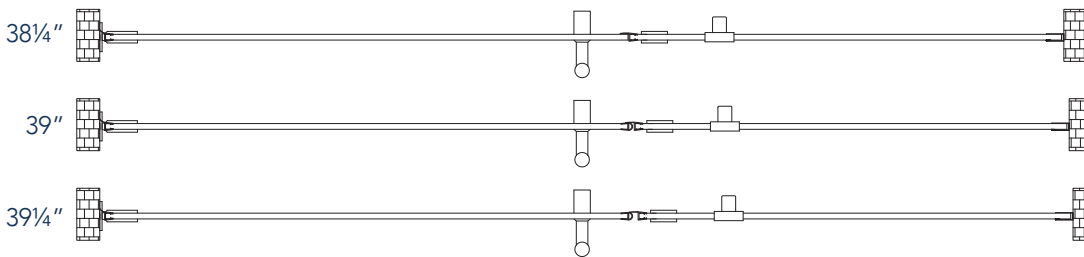

Aston Belmore SDR 965-3929

- CH** CHROME HARDWARE
- SS** STAINLESS STEEL HARDWARE
- ORB** OIL RUBBED BRONZE HARDWARE

MODEL	WALL OPENING(A)	DOOR PANEL WIDTH(B)	FIXED PANEL WIDTH(C)	HEIGHT (D)	HANDLE HEIGHT(E)	ENTRY OPEN(F)
SDR965-3929-10	38 1/4" -39 1/4"	28 5/8"	9 5/8"	72"	36 1/4"	26 5/8" -27 5/8"