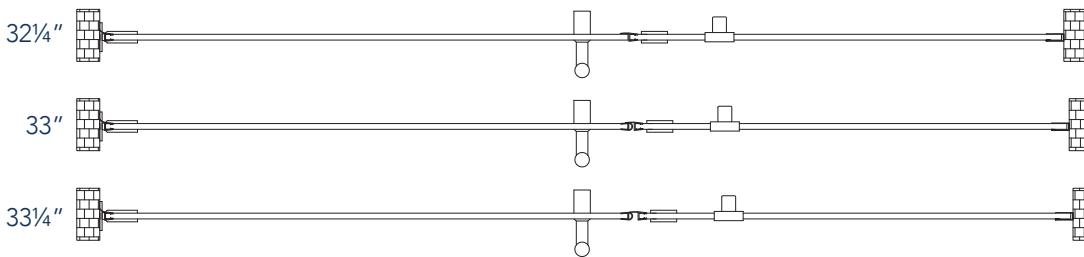

Aston Belmore SDR 965-3327

- CH** CHROME HARDWARE
- SS** STAINLESS STEEL HARDWARE
- ORB** OIL RUBBED BRONZE HARDWARE

MODEL	WALL OPENING(A)	DOOR PANEL WIDTH(B)	FIXED PANEL WIDTH(C)	HEIGHT (D)	HANDLE HEIGHT(E)	ENTRY OPEN(F)
SDR965-3327-10	32 1/4" - 33 1/4"	26 5/8"	5 5/8"	72"	36 1/4"	24 5/8" - 25 5/8"