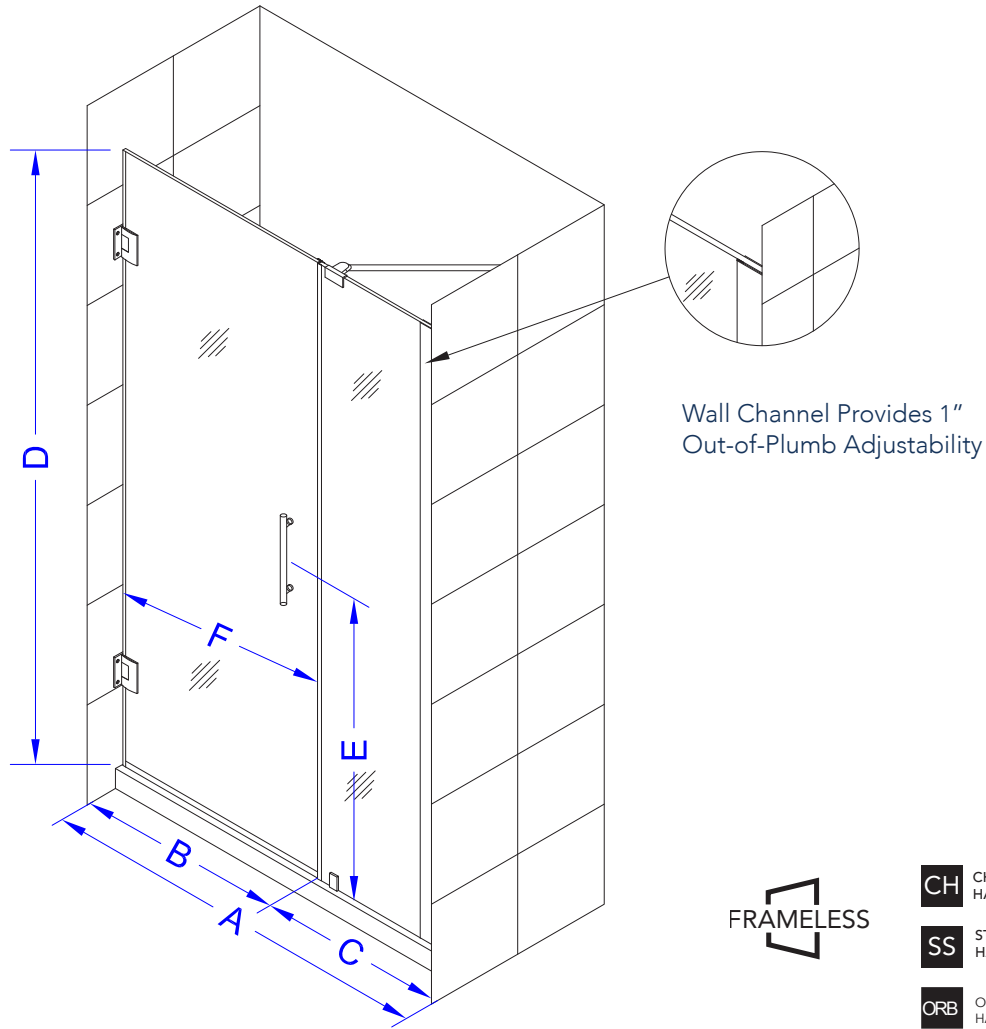

Aston Belmore SDR 965-3327

- CH** CHROME HARDWARE
- SS** STAINLESS STEEL HARDWARE
- ORB** OIL RUBBED BRONZE HARDWARE

MODEL	WALL OPENING(A)	DOOR PANEL WIDTH(B)	FIXED PANEL WIDTH(C)	HEIGHT (D)	HANDLE HEIGHT(E)	ENTRY OPEN(F)
SDR965-3327-10	32 1/4" - 33 1/4"	26 5/8"	5 5/8"	72"	36 1/4"	24 5/8" - 25 5/8"