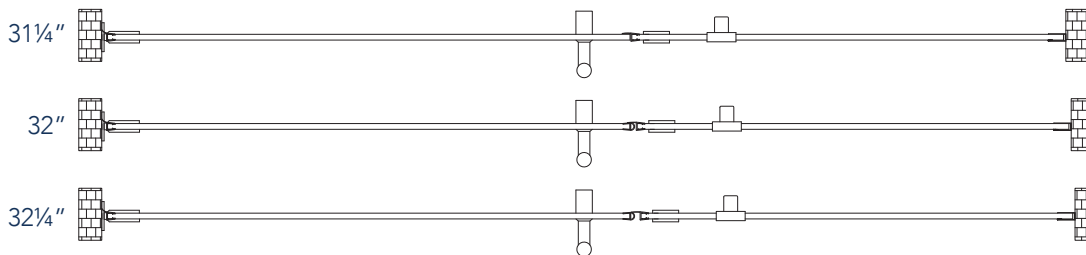

Aston Belmore SDR 965-3226

CH CHROME HARDWARE

SS STAINLESS STEEL HARDWARE

ORB OIL RUBBED BRONZE HARDWARE

MODEL	WALL OPENING(A)	DOOR PANEL WIDTH(B)	FIXED PANEL WIDTH(C)	HEIGHT (D)	HANDLE HEIGHT(E)	ENTRY OPEN(F)
SDR965-3226-10	31 1/4" - 32 1/4"	25 5/8"	5 5/8"	72"	36 1/4"	23 5/8" - 24 5/8"