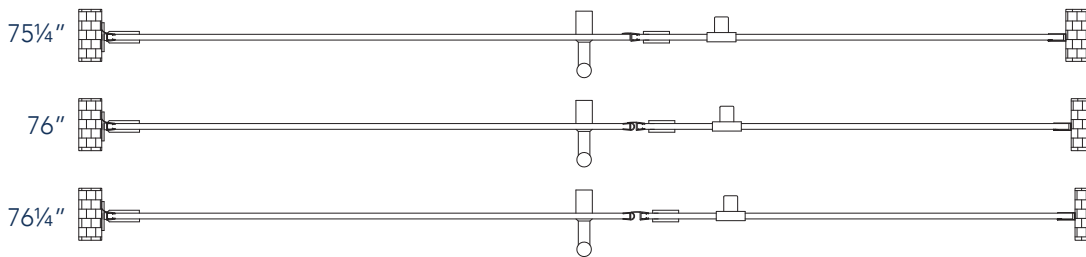

Aston Belmore SDR 965-7638

- CH** CHROME HARDWARE
- SS** STAINLESS STEEL HARDWARE
- ORB** OIL RUBBED BRONZE HARDWARE

MODEL	WALL OPENING(A)	DOOR PANEL WIDTH(B)	FIXED PANEL WIDTH(C)	HEIGHT (D)	HANDLE HEIGHT(E)	ENTRY OPEN(F)
SDR965-7638-10	75 1/4"-76 1/4"	37 5/8"	37 5/8"	72"	36 1/4"	35 5/8"-36 5/8"