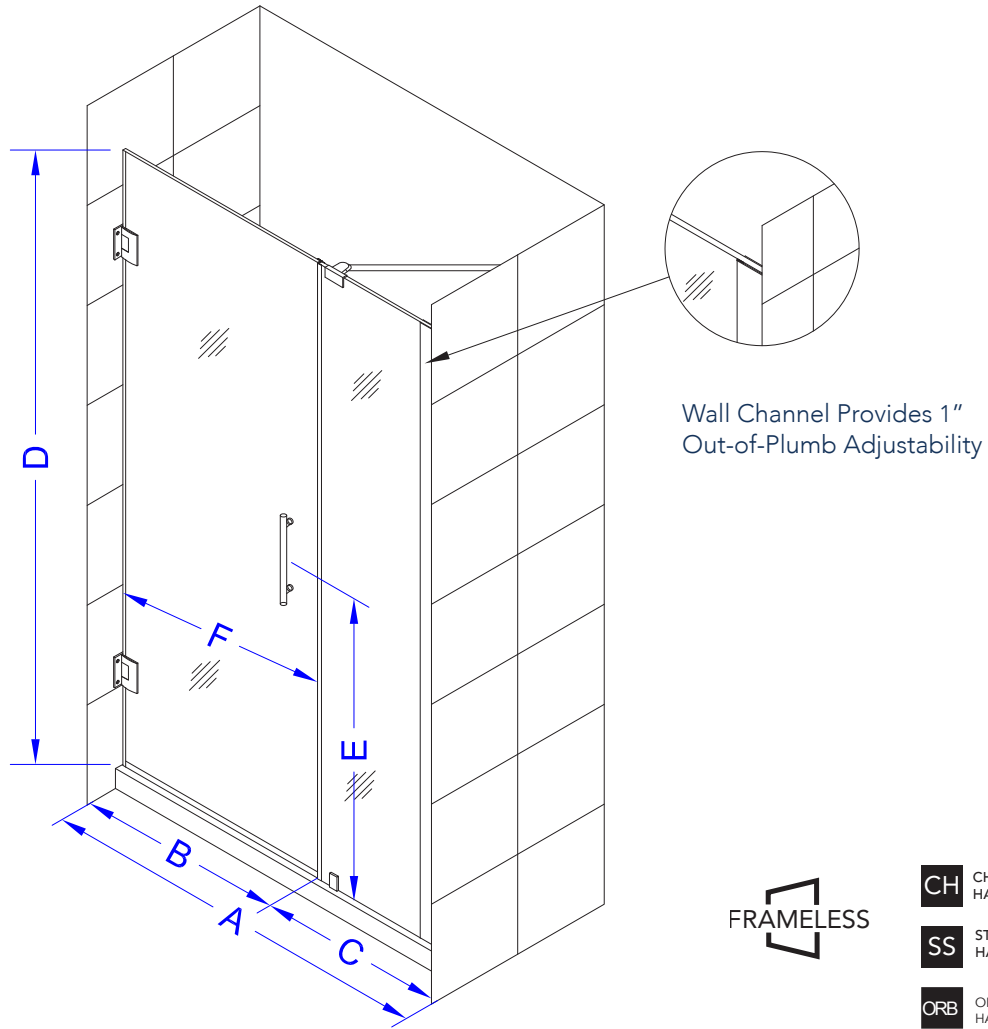

Aston Belmore SDR 965-7638

- CH** CHROME HARDWARE
- SS** STAINLESS STEEL HARDWARE
- ORB** OIL RUBBED BRONZE HARDWARE

MODEL	WALL OPENING(A)	DOOR PANEL WIDTH(B)	FIXED PANEL WIDTH(C)	HEIGHT (D)	HANDLE HEIGHT(E)	ENTRY OPEN(F)
SDR965-7638-10	75 1/4"-76 1/4"	37 5/8"	37 5/8"	72"	36 1/4"	35 5/8"-36 5/8"