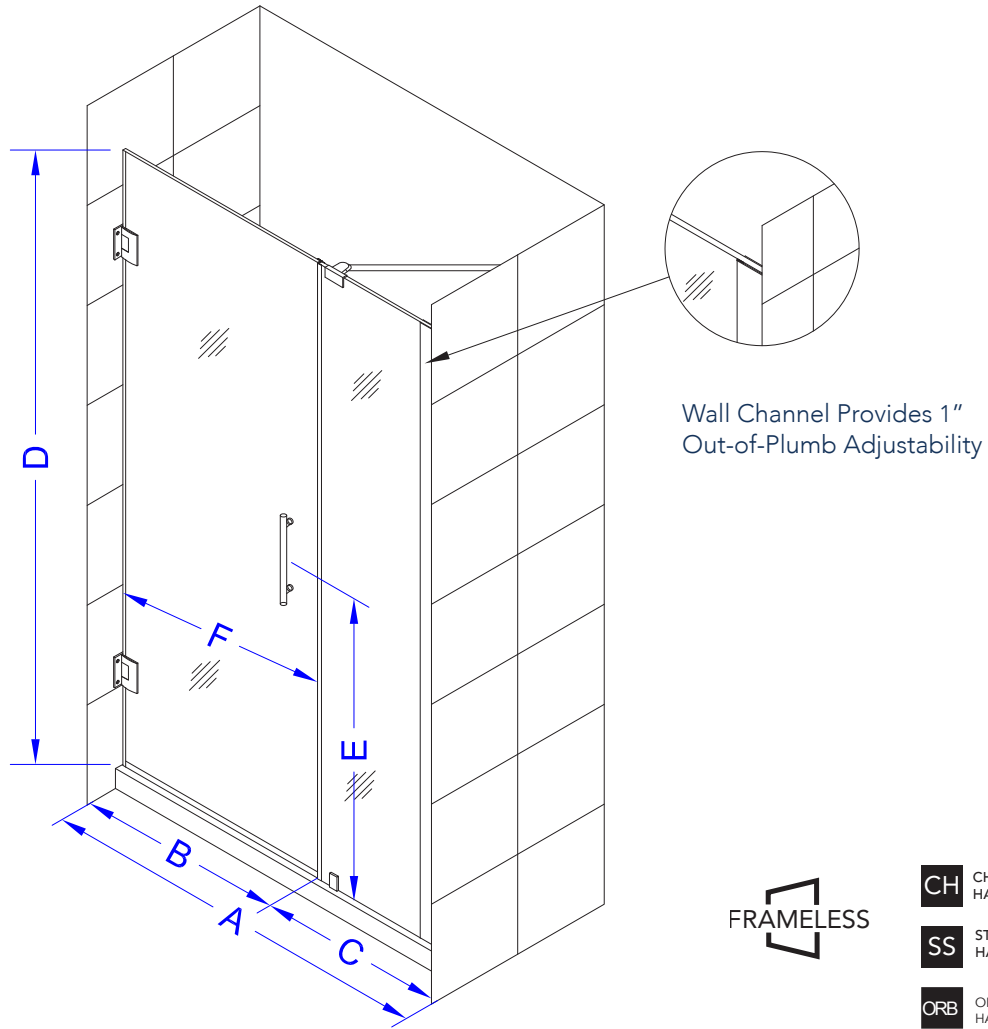

Aston Belmore SDR 965-7335

- CH** CHROME HARDWARE
- SS** STAINLESS STEEL HARDWARE
- ORB** OIL RUBBED BRONZE HARDWARE

MODEL	WALL OPENING(A)	DOOR PANEL WIDTH(B)	FIXED PANEL WIDTH(C)	HEIGHT (D)	HANDLE HEIGHT(E)	ENTRY OPEN(F)
SDR965-7335-10	72 1/4" - 73 1/4"	34 5/8"	37 5/8"	72"	36 1/4"	32 5/8" - 33 5/8"

ASTON
STARCAST
FROM **EnduroShield**

POLISHED CHROME

STAINLESS STEEL

OIL RUBBED BRONZE

FROSTED GLASS

CLEAR GLASS