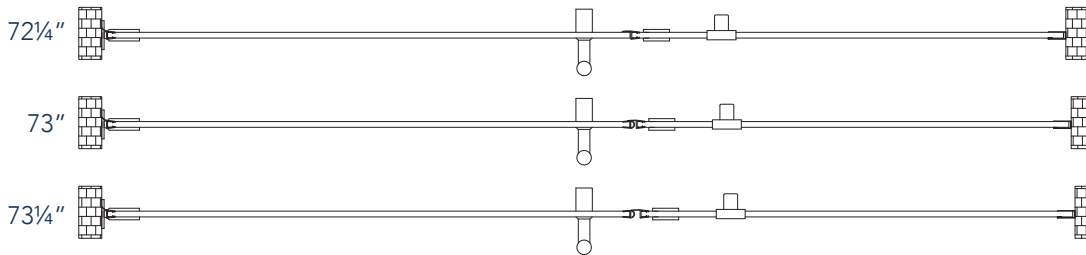

Aston Belmore SDR 965-7335

- CH** CHROME HARDWARE
- SS** STAINLESS STEEL HARDWARE
- ORB** OIL RUBBED BRONZE HARDWARE

MODEL	WALL OPENING(A)	DOOR PANEL WIDTH(B)	FIXED PANEL WIDTH(C)	HEIGHT (D)	HANDLE HEIGHT(E)	ENTRY OPEN(F)
SDR965-7335-10	72 1/4" - 73 1/4"	34 5/8"	37 5/8"	72"	36 1/4"	32 5/8" - 33 5/8"