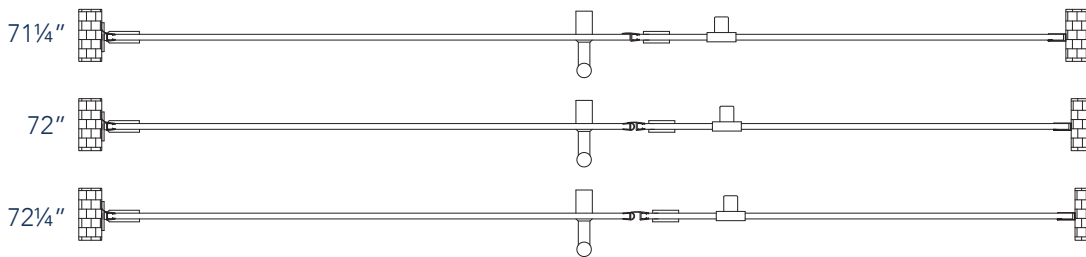

Aston Belmore SDR 965-7238

MODEL	WALL OPENING(A)	DOOR PANEL WIDTH(B)	FIXED PANEL WIDTH(C)	HEIGHT (D)	HANDLE HEIGHT(E)	ENTRY OPEN(F)
SDR965-7238-10	71 1/4"-72 1/4"	37 5/8"	33 5/8"	72"	36 1/4"	35 5/8"-36 5/8"