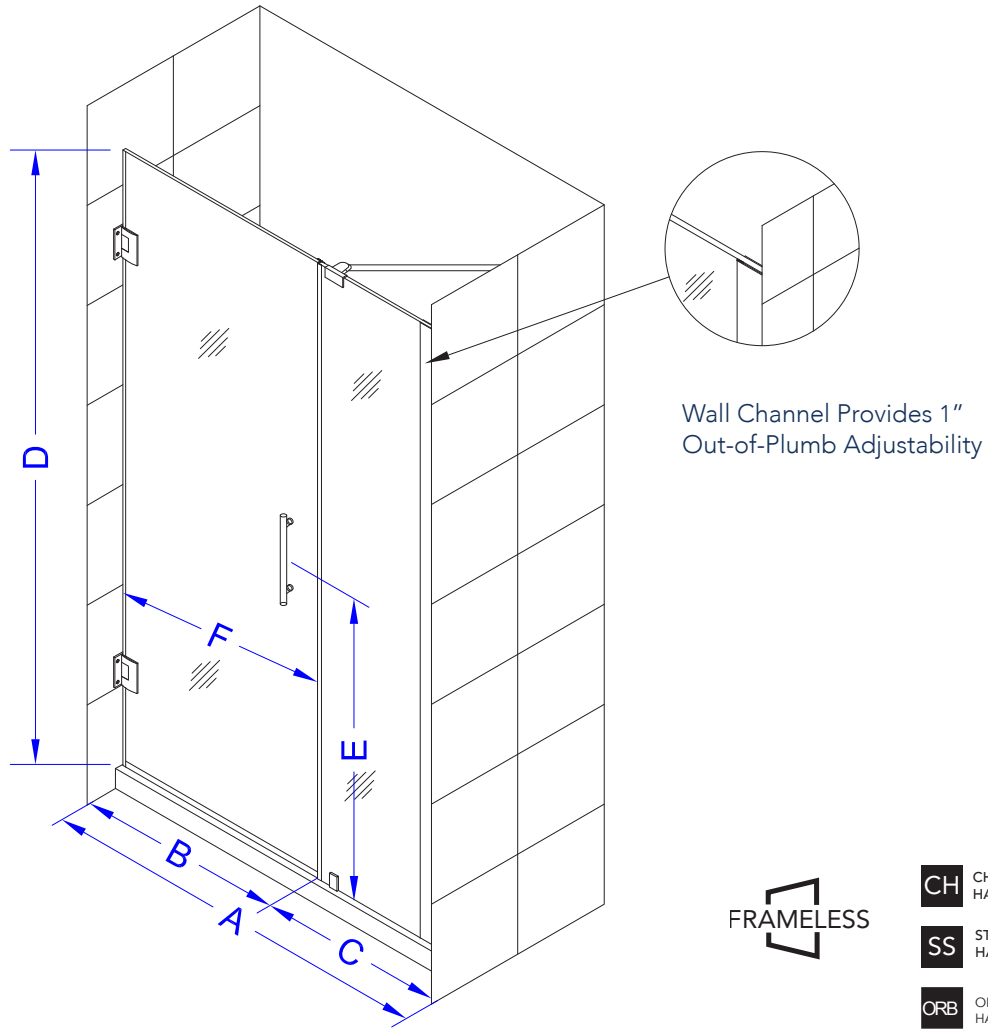

Aston Belmore SDR 965-7236

- CH** CHROME HARDWARE
- SS** STAINLESS STEEL HARDWARE
- ORB** OIL RUBBED BRONZE HARDWARE

MODEL	WALL OPENING(A)	DOOR PANEL WIDTH(B)	FIXED PANEL WIDTH(C)	HEIGHT (D)	HANDLE HEIGHT(E)	ENTRY OPEN(F)
SDR965-7236-10	71 1/4" - 72 1/4"	35 5/8"	35 5/8"	72"	36 1/4"	33 5/8" - 34 5/8"

ASTON
STARCAST
FROM **EnduroShield**

POLISHED CHROME

STAINLESS STEEL

OIL RUBBED BRONZE

FROSTED GLASS

CLEAR GLASS