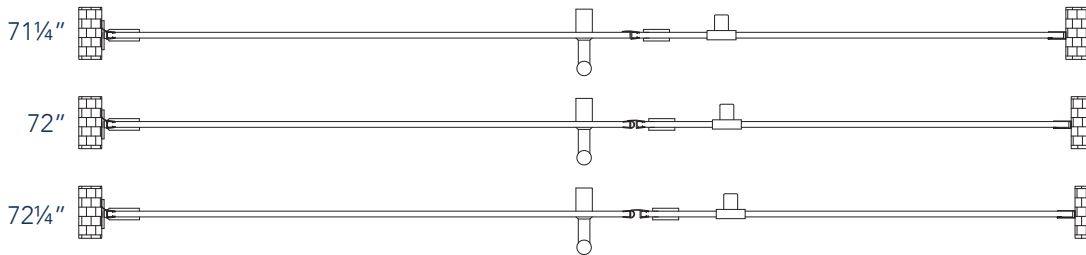

Aston Belmore SDR 965-7236

- CH** CHROME HARDWARE
- SS** STAINLESS STEEL HARDWARE
- ORB** OIL RUBBED BRONZE HARDWARE

MODEL	WALL OPENING(A)	DOOR PANEL WIDTH(B)	FIXED PANEL WIDTH(C)	HEIGHT (D)	HANDLE HEIGHT(E)	ENTRY OPEN(F)
SDR965-7236-10	71 1/4" - 72 1/4"	35 5/8"	35 5/8"	72"	36 1/4"	33 5/8" - 34 5/8"