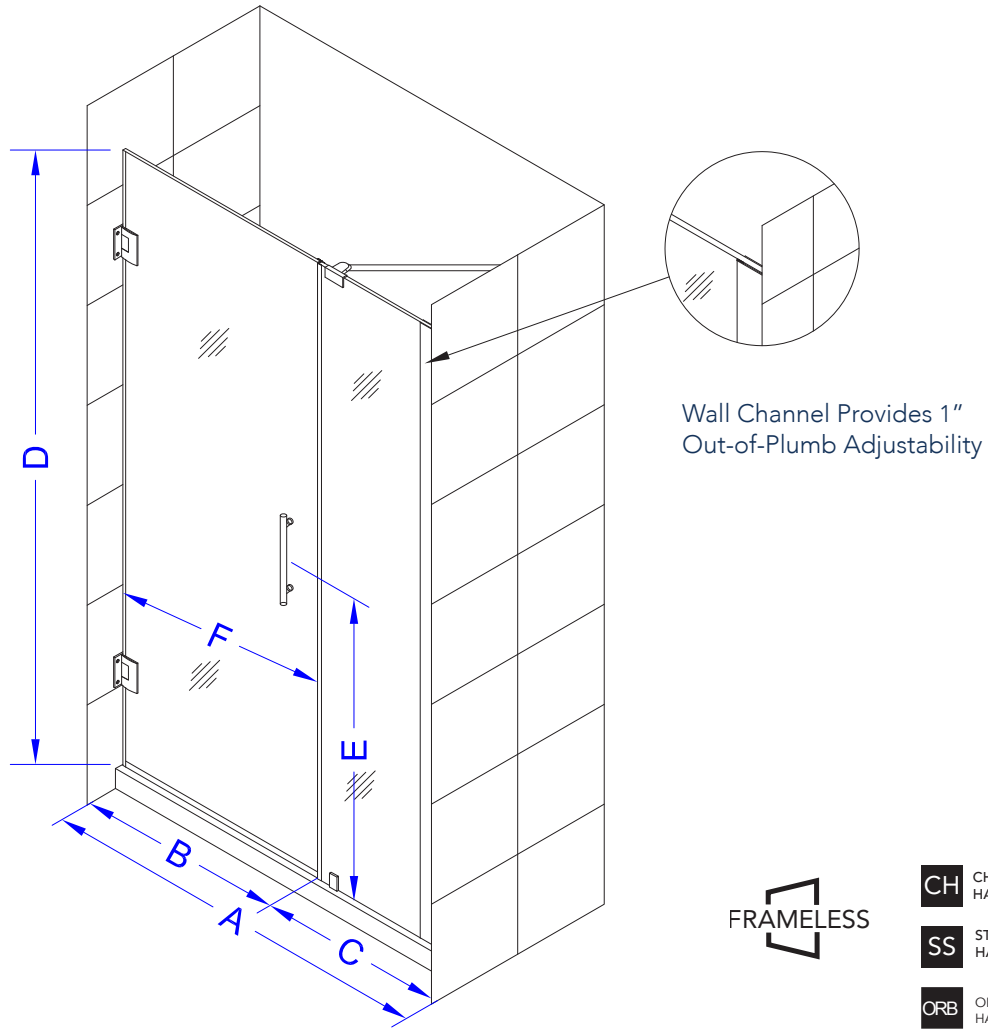

# Aston Belmore SDR 965-7135

**CH** CHROME HARDWARE

**SS** STAINLESS STEEL HARDWARE

**ORB** OIL RUBBED BRONZE HARDWARE

MODEL	WALL OPENING(A)	DOOR PANEL WIDTH(B)	FIXED PANEL WIDTH(C)	HEIGHT (D)	HANDLE HEIGHT(E)	ENTRY OPEN(F)
SDR965-7135-10	70 1/4"-71 1/4"	34 5/8"	35 5/8"	72"	36 1/4"	32 5/8"-33 5/8"

ASTON  
**STARCAST**  
FROM EnduroShield

POLISHED CHROME

STAINLESS STEEL

OIL RUBBED BRONZE

FROSTED GLASS

CLEAR GLASS