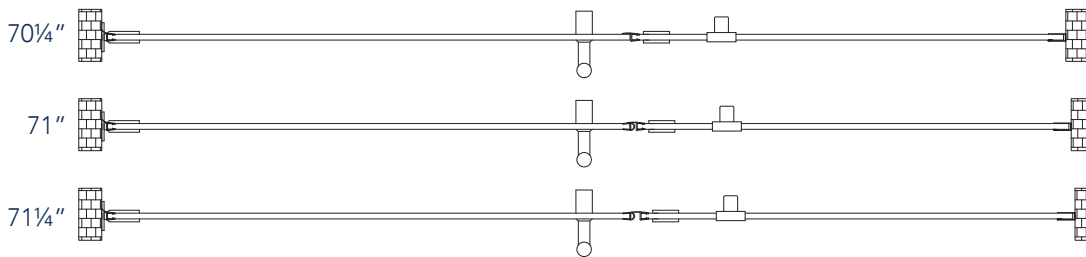

# Aston Belmore SDR 965-7135

**CH** CHROME HARDWARE

**SS** STAINLESS STEEL HARDWARE

**ORB** OIL RUBBED BRONZE HARDWARE

MODEL	WALL OPENING(A)	DOOR PANEL WIDTH(B)	FIXED PANEL WIDTH(C)	HEIGHT (D)	HANDLE HEIGHT(E)	ENTRY OPEN(F)
SDR965-7135-10	70 1/4"-71 1/4"	34 5/8"	35 5/8"	72"	36 1/4"	32 5/8"-33 5/8"