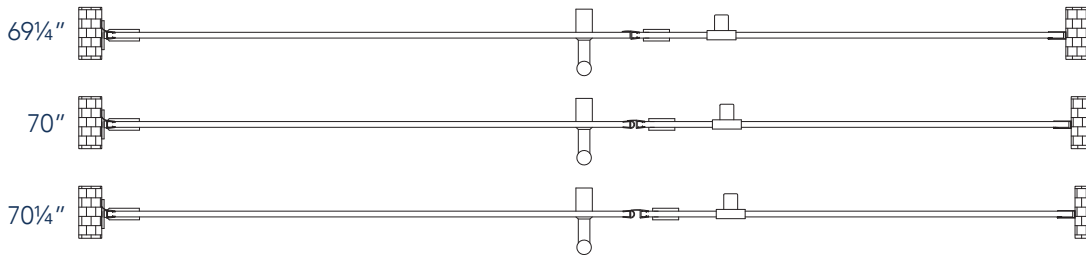

# Aston Belmore SDR 965-7038

FRAMELESS

- CH** CHROME HARDWARE
- SS** STAINLESS STEEL HARDWARE
- ORB** OIL RUBBED BRONZE HARDWARE

MODEL	WALL OPENING(A)	DOOR PANEL WIDTH(B)	FIXED PANEL WIDTH(C)	HEIGHT (D)	HANDLE HEIGHT(E)	ENTRY OPEN(F)
SDR965-7038-10	69 1/4" - 70 1/4"	37 5/8"	31 5/8"	72"	36 1/4"	35 5/8" - 36 5/8"