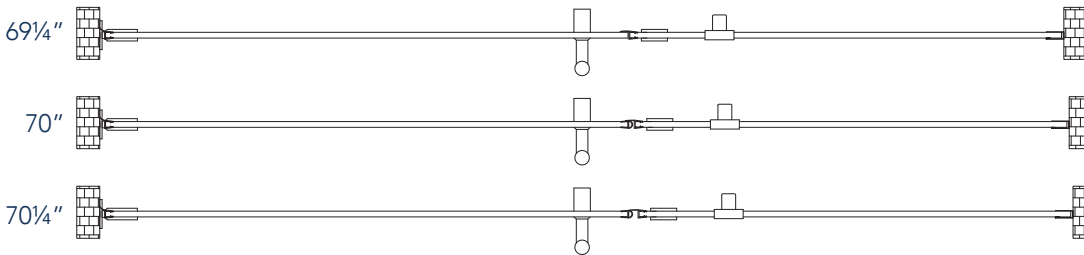

Aston Belmore SDR 965-7032

- CH** CHROME HARDWARE
- SS** STAINLESS STEEL HARDWARE
- ORB** OIL RUBBED BRONZE HARDWARE

MODEL	WALL OPENING(A)	DOOR PANEL WIDTH(B)	FIXED PANEL WIDTH(C)	HEIGHT (D)	HANDLE HEIGHT(E)	ENTRY OPEN(F)
SDR965-7032-10	69 1/4" - 70 1/4"	31 5/8"	37 5/8"	72"	36 1/4"	29 5/8" - 30 5/8"