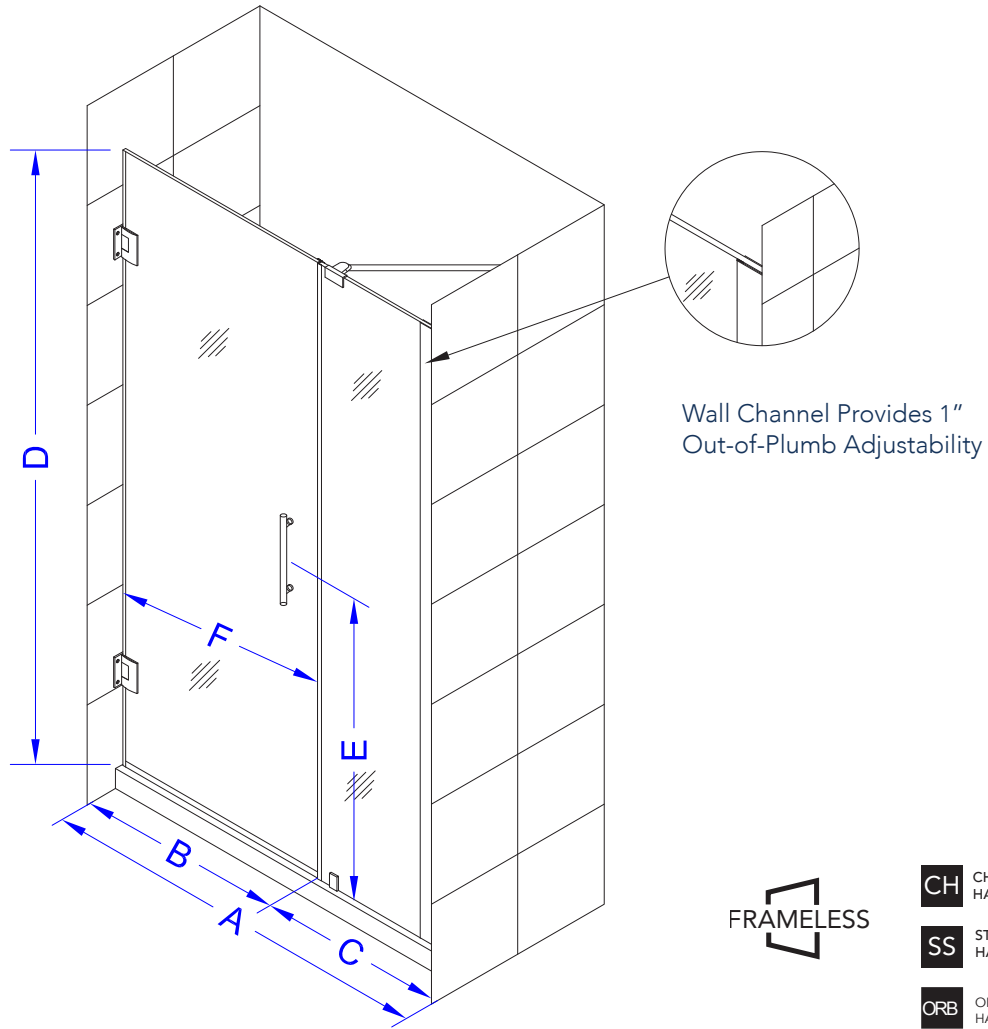

Aston Belmore SDR 965-6935

CH CHROME HARDWARE

SS STAINLESS STEEL HARDWARE

ORB OIL RUBBED BRONZE HARDWARE

MODEL	WALL OPENING(A)	DOOR PANEL WIDTH(B)	FIXED PANEL WIDTH(C)	HEIGHT (D)	HANDLE HEIGHT(E)	ENTRY OPEN(F)
SDR965-6935-10	68 1/4" - 69 1/4"	34 5/8"	33 5/8"	72"	36 1/4"	32 5/8" - 33 5/8"