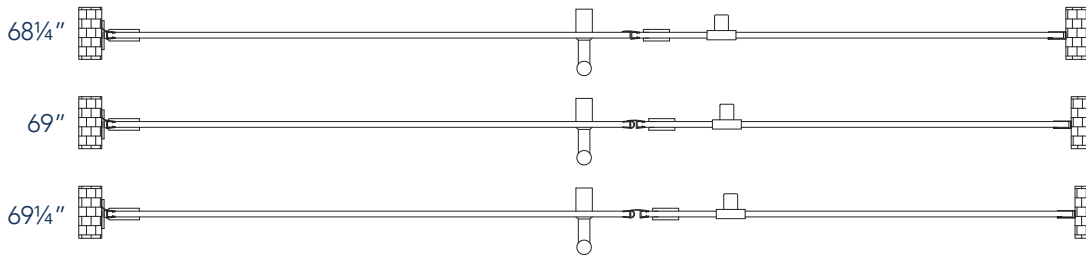

Aston Belmore SDR 965-6935

CH CHROME HARDWARE

SS STAINLESS STEEL HARDWARE

ORB OIL RUBBED BRONZE HARDWARE

MODEL	WALL OPENING(A)	DOOR PANEL WIDTH(B)	FIXED PANEL WIDTH(C)	HEIGHT (D)	HANDLE HEIGHT(E)	ENTRY OPEN(F)
SDR965-6935-10	68 1/4" - 69 1/4"	34 5/8"	33 5/8"	72"	36 1/4"	32 5/8" - 33 5/8"