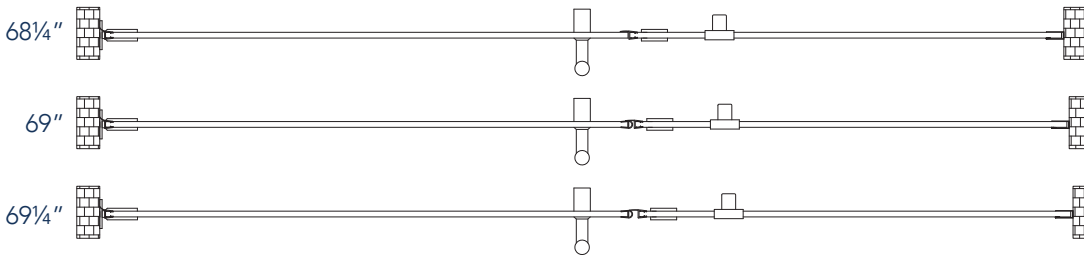

# Aston Belmore SDR 965-6931

- CH** CHROME HARDWARE
- SS** STAINLESS STEEL HARDWARE
- ORB** OIL RUBBED BRONZE HARDWARE

MODEL	WALL OPENING(A)	DOOR PANEL WIDTH(B)	FIXED PANEL WIDTH(C)	HEIGHT (D)	HANDLE HEIGHT(E)	ENTRY OPEN(F)
SDR965-6931-10	68 1/4" - 69 1/4"	30 5/8"	37 5/8"	72"	36 1/4"	28 5/8" - 29 5/8"