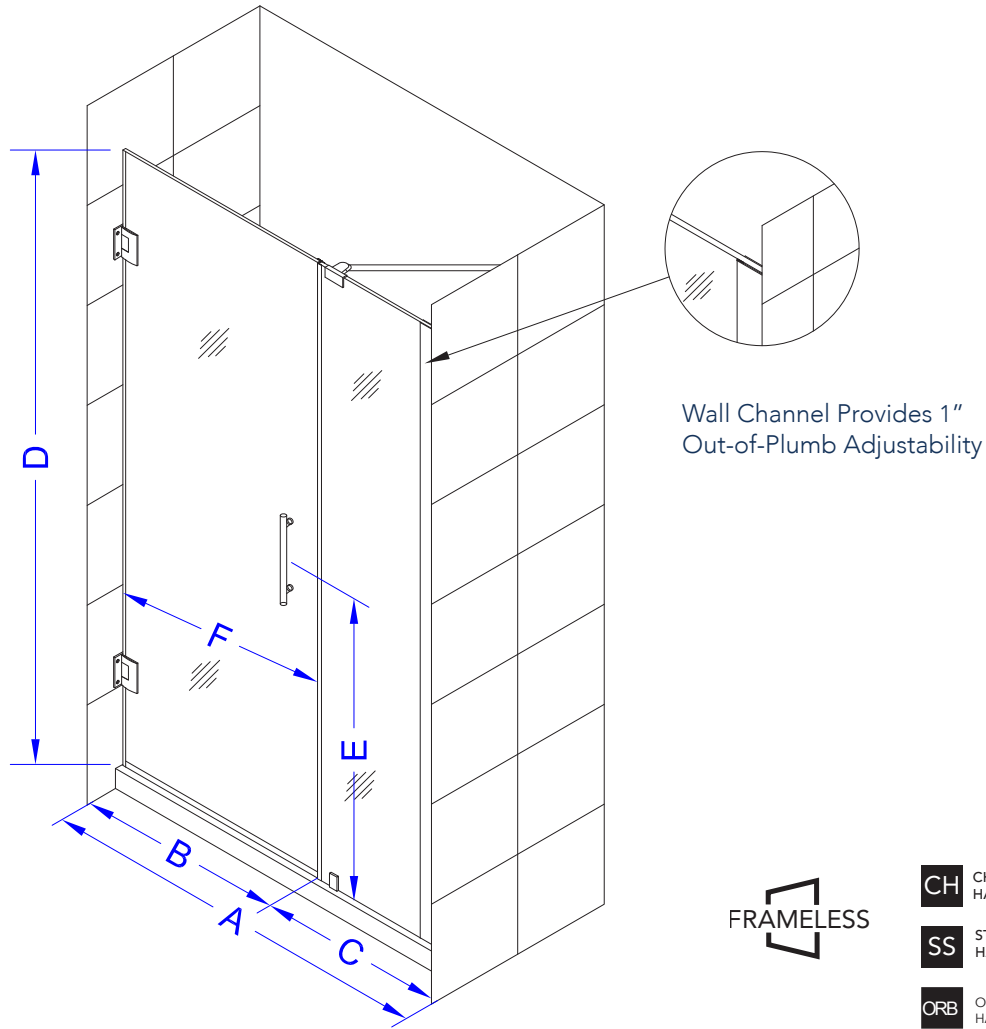

# Aston Belmore SDR 965-6931

- CH** CHROME HARDWARE
- SS** STAINLESS STEEL HARDWARE
- ORB** OIL RUBBED BRONZE HARDWARE

MODEL	WALL OPENING(A)	DOOR PANEL WIDTH(B)	FIXED PANEL WIDTH(C)	HEIGHT (D)	HANDLE HEIGHT(E)	ENTRY OPEN(F)
SDR965-6931-10	68 1/4" - 69 1/4"	30 5/8"	37 5/8"	72"	36 1/4"	28 5/8" - 29 5/8"

ASTON  
**STARCAST**  
FROM EnduroShield

POLISHED CHROME

STAINLESS STEEL

OIL RUBBED BRONZE

FROSTED GLASS

CLEAR GLASS