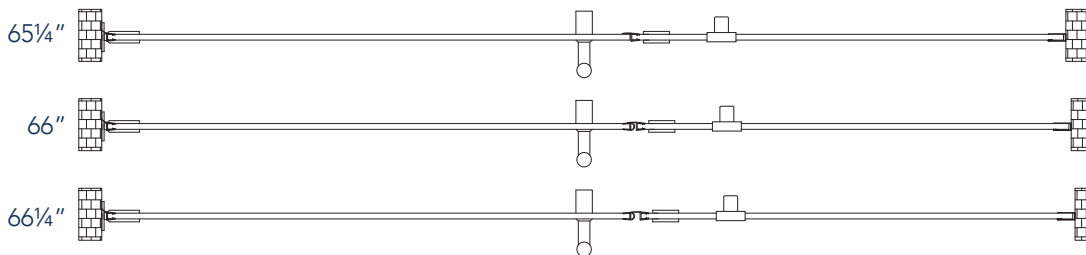

Aston Belmore SDR 965-6636

CH CHROME HARDWARE

SS STAINLESS STEEL HARDWARE

ORB OIL RUBBED BRONZE HARDWARE

MODEL	WALL OPENING(A)	DOOR PANEL WIDTH(B)	FIXED PANEL WIDTH(C)	HEIGHT (D)	HANDLE HEIGHT(E)	ENTRY OPEN(F)
SDR965-6636-10	65 1/4" - 66 1/4"	35 5/8"	29 5/8"	72"	36 1/4"	33 5/8" - 34 5/8"