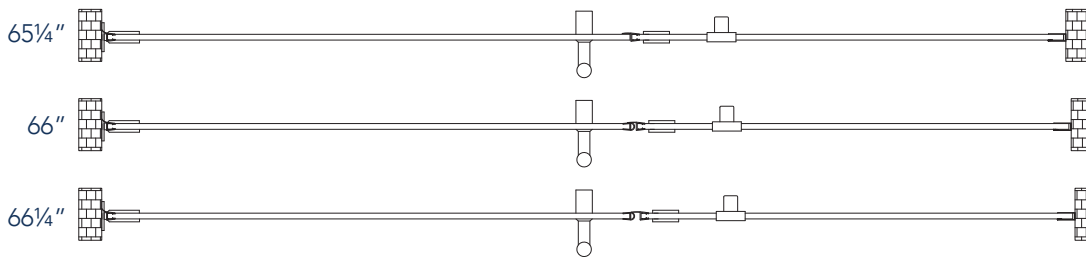

# Aston Belmore SDR 965-6634

- CH** CHROME HARDWARE
- SS** STAINLESS STEEL HARDWARE
- ORB** OIL RUBBED BRONZE HARDWARE

MODEL	WALL OPENING(A)	DOOR PANEL WIDTH(B)	FIXED PANEL WIDTH(C)	HEIGHT (D)	HANDLE HEIGHT(E)	ENTRY OPEN(F)
SDR965-6634-10	65 1/4" - 66 1/4"	33 5/8"	31 5/8"	72"	36 1/4"	31 5/8" - 32 5/8"