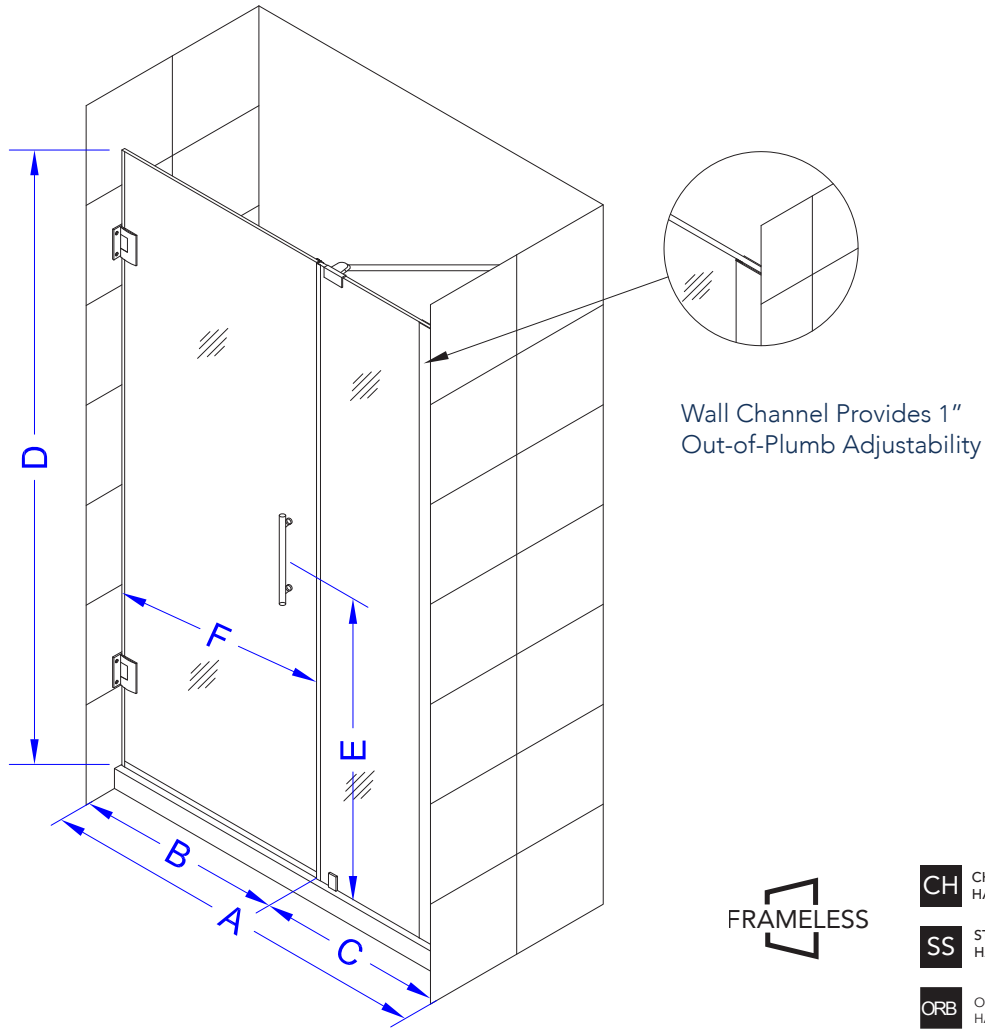

Aston Belmore SDR 965-6632

CH CHROME HARDWARE

SS STAINLESS STEEL HARDWARE

ORB OIL RUBBED BRONZE HARDWARE

MODEL	WALL OPENING(A)	DOOR PANEL WIDTH(B)	FIXED PANEL WIDTH(C)	HEIGHT (D)	HANDLE HEIGHT(E)	ENTRY OPEN(F)
SDR965-6632-10	65 1/4" - 66 1/4"	31 5/8"	33 5/8"	72"	36 1/4"	29 5/8" - 30 5/8"