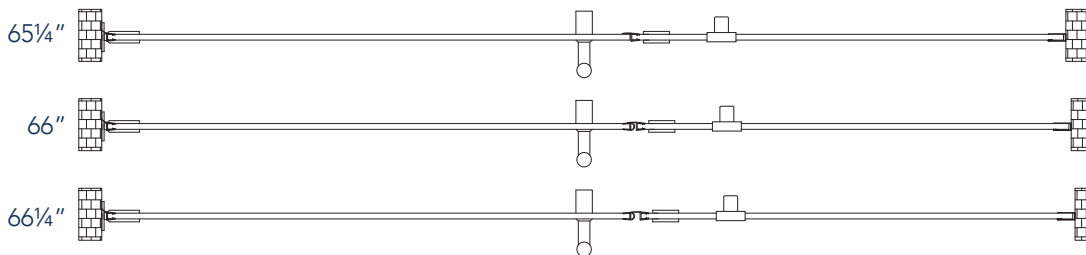

Aston Belmore SDR 965-6632

CH CHROME HARDWARE

SS STAINLESS STEEL HARDWARE

ORB OIL RUBBED BRONZE HARDWARE

MODEL	WALL OPENING(A)	DOOR PANEL WIDTH(B)	FIXED PANEL WIDTH(C)	HEIGHT (D)	HANDLE HEIGHT(E)	ENTRY OPEN(F)
SDR965-6632-10	65 1/4" - 66 1/4"	31 5/8"	33 5/8"	72"	36 1/4"	29 5/8" - 30 5/8"