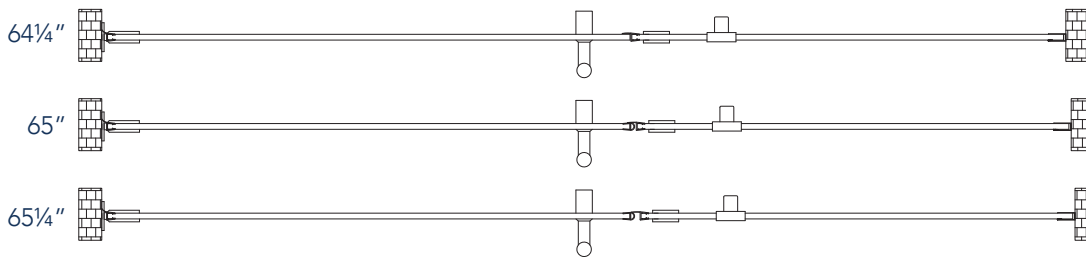

Aston Belmore SDR 965-6529

- CH** CHROME HARDWARE
- SS** STAINLESS STEEL HARDWARE
- ORB** OIL RUBBED BRONZE HARDWARE

MODEL	WALL OPENING(A)	DOOR PANEL WIDTH(B)	FIXED PANEL WIDTH(C)	HEIGHT (D)	HANDLE HEIGHT(E)	ENTRY OPEN(F)
SDR965-6529-10	64 1/4" - 65 1/4"	28 5/8"	35 5/8"	72"	36 1/4"	26 5/8" - 27 5/8"