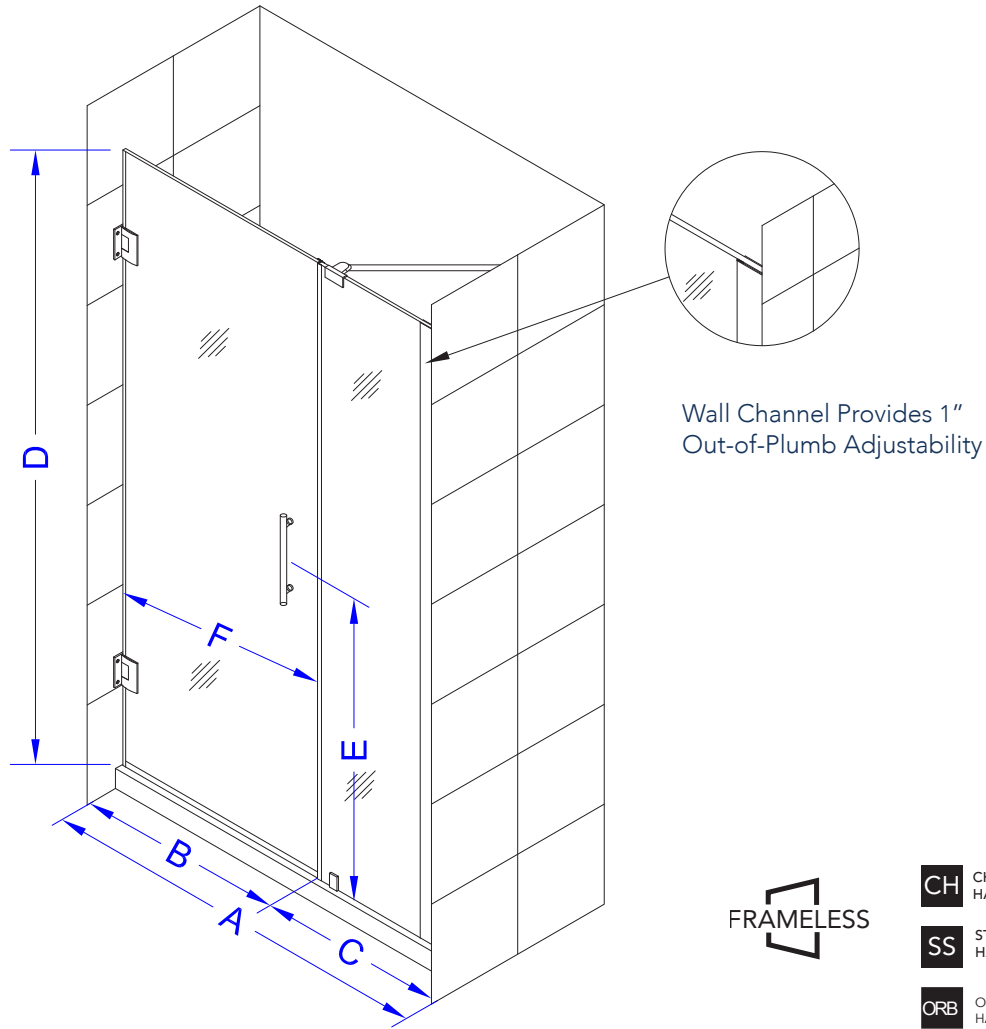

Aston Belmore SDR 965-6527

- CH** CHROME HARDWARE
- SS** STAINLESS STEEL HARDWARE
- ORB** OIL RUBBED BRONZE HARDWARE

MODEL	WALL OPENING(A)	DOOR PANEL WIDTH(B)	FIXED PANEL WIDTH(C)	HEIGHT (D)	HANDLE HEIGHT(E)	ENTRY OPEN(F)
SDR965-6527-10	64 1/4" - 65 1/4"	26 5/8"	37 5/8"	72"	36 1/4"	24 5/8" - 25 5/8"