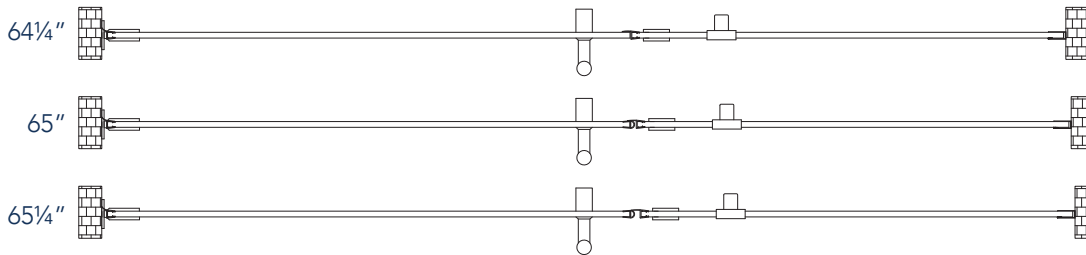

Aston Belmore SDR 965-6527

- CH** CHROME HARDWARE
- SS** STAINLESS STEEL HARDWARE
- ORB** OIL RUBBED BRONZE HARDWARE

MODEL	WALL OPENING(A)	DOOR PANEL WIDTH(B)	FIXED PANEL WIDTH(C)	HEIGHT (D)	HANDLE HEIGHT(E)	ENTRY OPEN(F)
SDR965-6527-10	64 1/4" - 65 1/4"	26 5/8"	37 5/8"	72"	36 1/4"	24 5/8" - 25 5/8"