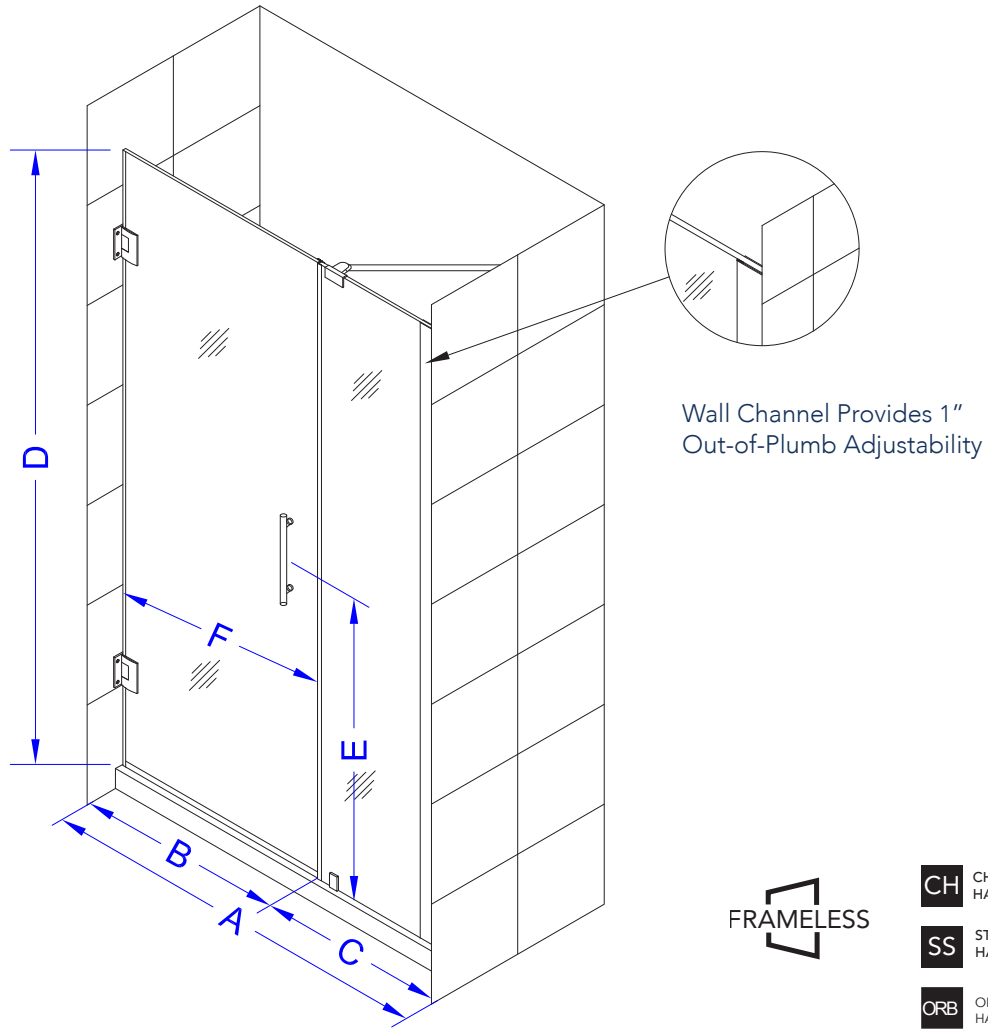

Aston Belmore SDR 965-6434

CH CHROME HARDWARE

SS STAINLESS STEEL HARDWARE

ORB OIL RUBBED BRONZE HARDWARE

MODEL	WALL OPENING(A)	DOOR PANEL WIDTH(B)	FIXED PANEL WIDTH(C)	HEIGHT (D)	HANDLE HEIGHT(E)	ENTRY OPEN(F)
SDR965-6434-10	63 1/4" - 64 1/4"	33 5/8"	29 5/8"	72"	36 1/4"	31 5/8" - 32 5/8"

ASTON
STARCAST
FROM **EnduroShield**

POLISHED CHROME

STAINLESS STEEL

OIL RUBBED BRONZE

FROSTED GLASS

CLEAR GLASS