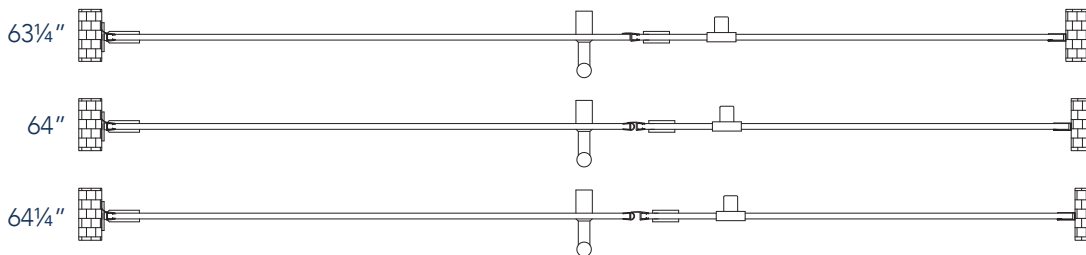

Aston Belmore SDR 965-6434

CH CHROME HARDWARE

SS STAINLESS STEEL HARDWARE

ORB OIL RUBBED BRONZE HARDWARE

MODEL	WALL OPENING(A)	DOOR PANEL WIDTH(B)	FIXED PANEL WIDTH(C)	HEIGHT (D)	HANDLE HEIGHT(E)	ENTRY OPEN(F)
SDR965-6434-10	63 1/4" - 64 1/4"	33 5/8"	29 5/8"	72"	36 1/4"	31 5/8" - 32 5/8"