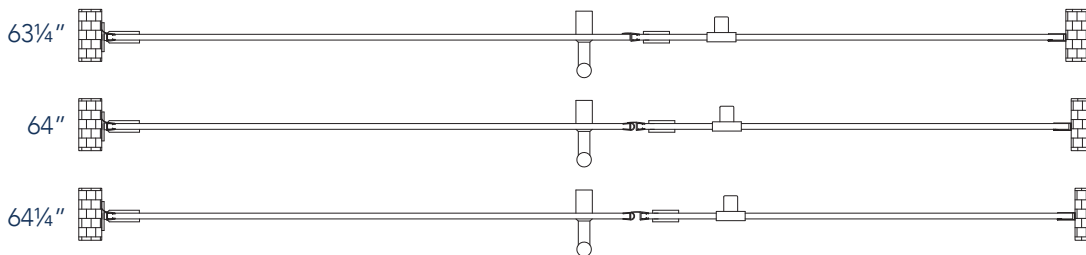

Aston Belmore SDR 965-6430

CH CHROME HARDWARE

SS STAINLESS STEEL HARDWARE

ORB OIL RUBBED BRONZE HARDWARE

MODEL	WALL OPENING(A)	DOOR PANEL WIDTH(B)	FIXED PANEL WIDTH(C)	HEIGHT (D)	HANDLE HEIGHT(E)	ENTRY OPEN(F)
SDR965-6430-10	63 1/4" - 64 1/4"	29 5/8"	33 5/8"	72"	36 1/4"	27 5/8" - 28 5/8"