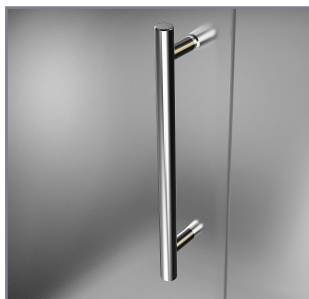

Aston Belmore SDR 965-6430

CH CHROME HARDWARE

SS STAINLESS STEEL HARDWARE

ORB OIL RUBBED BRONZE HARDWARE

MODEL	WALL OPENING(A)	DOOR PANEL WIDTH(B)	FIXED PANEL WIDTH(C)	HEIGHT (D)	HANDLE HEIGHT(E)	ENTRY OPEN(F)
SDR965-6430-10	63 1/4" - 64 1/4"	29 5/8"	33 5/8"	72"	36 1/4"	27 5/8" - 28 5/8"

ASTON
STARCAST
FROM EnduroShield

POLISHED CHROME

STAINLESS STEEL

OIL RUBBED BRONZE

FROSTED GLASS

CLEAR GLASS