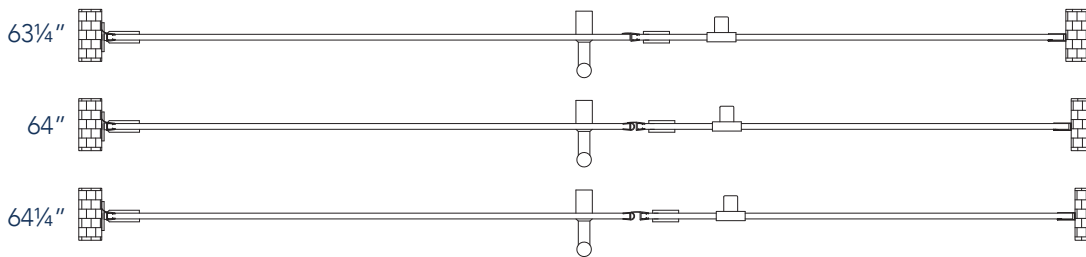

# Aston Belmore SDR 965-6428

- CH** CHROME HARDWARE
- SS** STAINLESS STEEL HARDWARE
- ORB** OIL RUBBED BRONZE HARDWARE

MODEL	WALL OPENING(A)	DOOR PANEL WIDTH(B)	FIXED PANEL WIDTH(C)	HEIGHT (D)	HANDLE HEIGHT(E)	ENTRY OPEN(F)
SDR965-6428-10	63 1/4" -64 1/4"	27 5/8"	35 5/8"	72"	36 1/4"	25 5/8" -26 5/8"