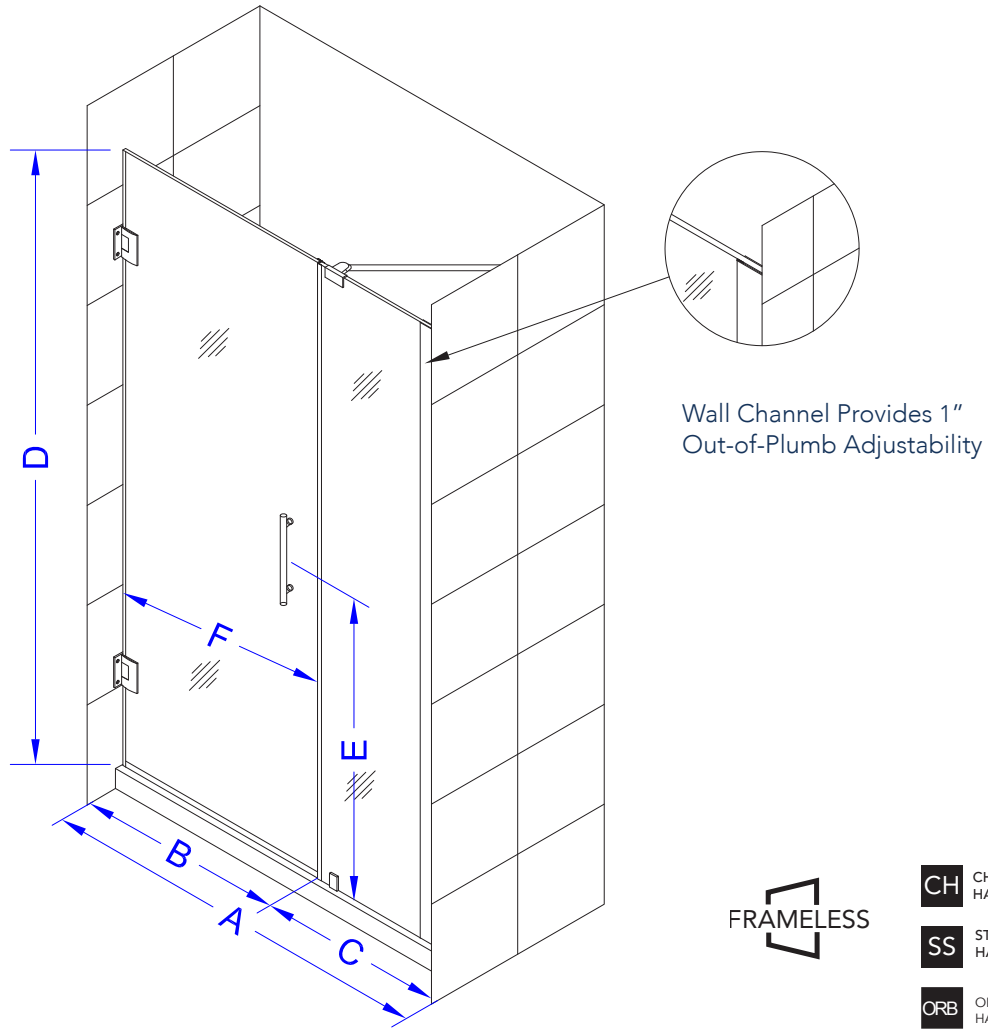

# Aston Belmore SDR 965-6428

- CH** CHROME HARDWARE
- SS** STAINLESS STEEL HARDWARE
- ORB** OIL RUBBED BRONZE HARDWARE

MODEL	WALL OPENING(A)	DOOR PANEL WIDTH(B)	FIXED PANEL WIDTH(C)	HEIGHT (D)	HANDLE HEIGHT(E)	ENTRY OPEN(F)
SDR965-6428-10	63 1/4" -64 1/4"	27 5/8"	35 5/8"	72"	36 1/4"	25 5/8" -26 5/8"

ASTON  
**STARCAST**  
FROM EnduroShield

POLISHED CHROME

STAINLESS STEEL

OIL RUBBED BRONZE

FROSTED GLASS

CLEAR GLASS