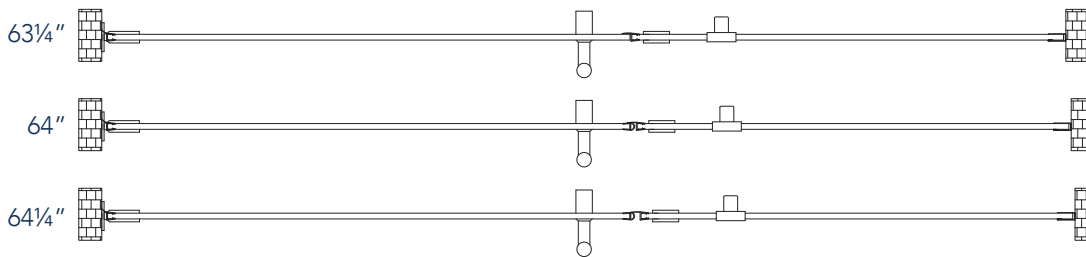

# Aston Belmore SDR 965-6426

MODEL	WALL OPENING(A)	DOOR PANEL WIDTH(B)	FIXED PANEL WIDTH(C)	HEIGHT (D)	HANDLE HEIGHT(E)	ENTRY OPEN(F)
SDR965-6426-10	63 1/4" - 64 1/4"	25 5/8"	37 5/8"	72"	36 1/4"	23 5/8" - 24 5/8"