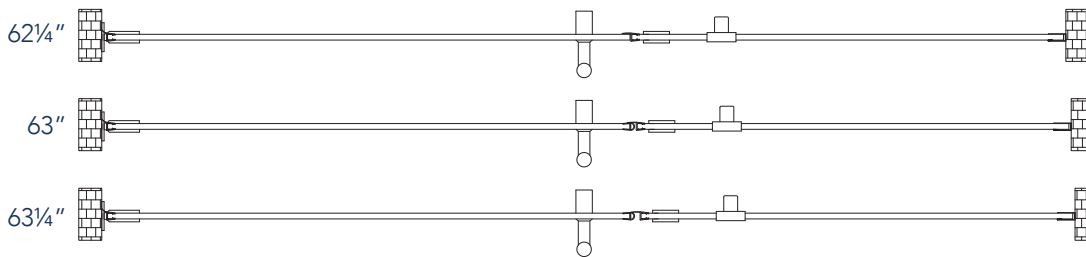

Aston Belmore SDR 965-6329

- CH** CHROME HARDWARE
- SS** STAINLESS STEEL HARDWARE
- ORB** OIL RUBBED BRONZE HARDWARE

MODEL	WALL OPENING(A)	DOOR PANEL WIDTH(B)	FIXED PANEL WIDTH(C)	HEIGHT (D)	HANDLE HEIGHT(E)	ENTRY OPEN(F)
SDR965-6329-10	62 1/4" - 63 1/4"	28 5/8"	33 5/8"	72"	36 1/4"	26 5/8" - 27 5/8"