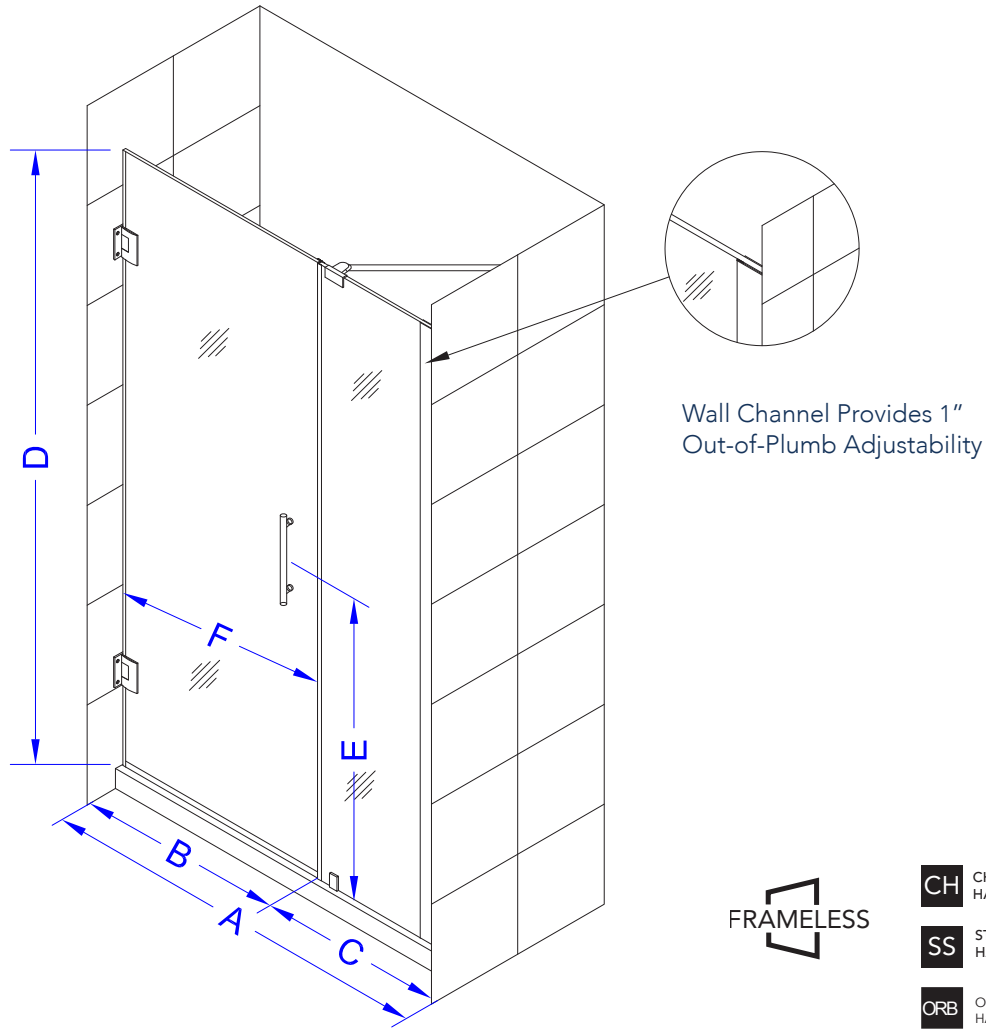

Aston Belmore SDR 965-6327

- CH** CHROME HARDWARE
- SS** STAINLESS STEEL HARDWARE
- ORB** OIL RUBBED BRONZE HARDWARE

MODEL	WALL OPENING(A)	DOOR PANEL WIDTH(B)	FIXED PANEL WIDTH(C)	HEIGHT (D)	HANDLE HEIGHT(E)	ENTRY OPEN(F)
SDR965-6327-10	62 1/4" - 63 1/4"	26 5/8"	35 5/8"	72"	36 1/4"	24 5/8" - 25 5/8"

ASTON
STARCAST
FROM **EnduroShield**

POLISHED CHROME

STAINLESS STEEL

OIL RUBBED BRONZE

FROSTED GLASS

CLEAR GLASS