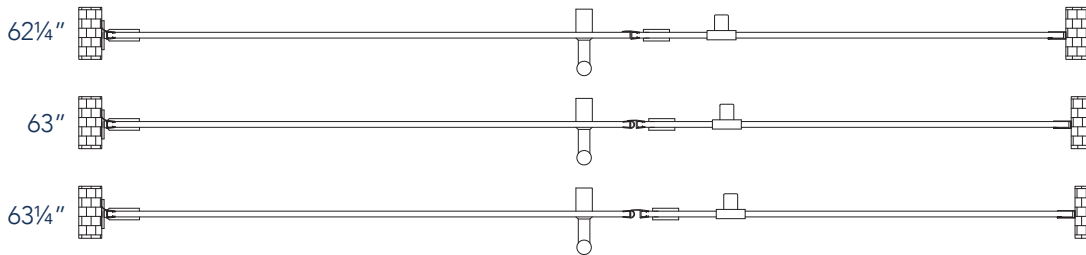

Aston Belmore SDR 965-6327

- CH** CHROME HARDWARE
- SS** STAINLESS STEEL HARDWARE
- ORB** OIL RUBBED BRONZE HARDWARE

MODEL	WALL OPENING(A)	DOOR PANEL WIDTH(B)	FIXED PANEL WIDTH(C)	HEIGHT (D)	HANDLE HEIGHT(E)	ENTRY OPEN(F)
SDR965-6327-10	62 1/4" - 63 1/4"	26 5/8"	35 5/8"	72"	36 1/4"	24 5/8" - 25 5/8"