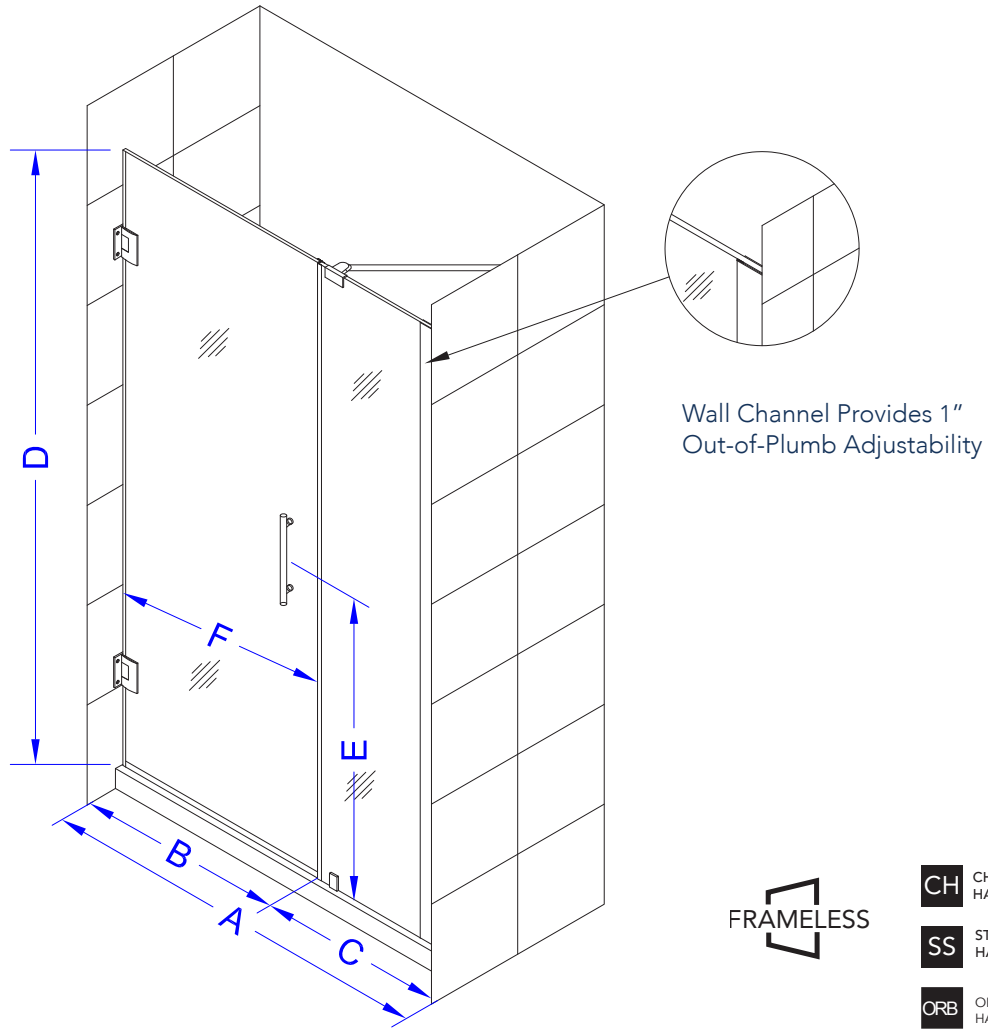

# Aston Belmore SDR 965-6325

**CH** CHROME HARDWARE

**SS** STAINLESS STEEL HARDWARE

**ORB** OIL RUBBED BRONZE HARDWARE

MODEL	WALL OPENING(A)	DOOR PANEL WIDTH(B)	FIXED PANEL WIDTH(C)	HEIGHT (D)	HANDLE HEIGHT(E)	ENTRY OPEN(F)
SDR965-6325-10	62 1/4" - 63 1/4"	24 5/8"	37 5/8"	72"	36 1/4"	22 5/8" - 23 5/8"

ASTON  
**STARCAST**  
FROM EnduroShield

POLISHED CHROME

STAINLESS STEEL

OIL RUBBED BRONZE

FROSTED GLASS

CLEAR GLASS