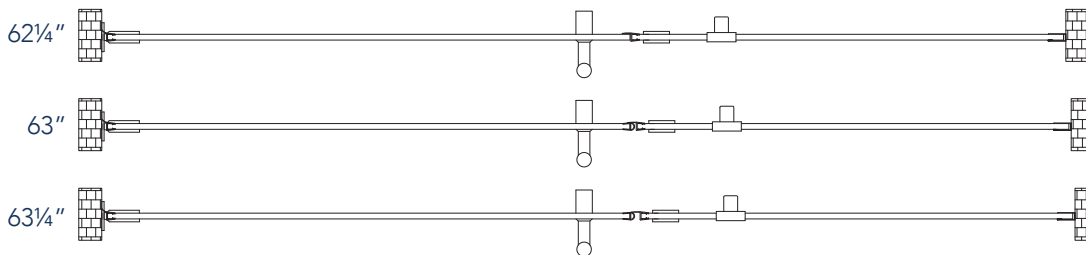

# Aston Belmore SDR 965-6325

**CH** CHROME HARDWARE

**SS** STAINLESS STEEL HARDWARE

**ORB** OIL RUBBED BRONZE HARDWARE

MODEL	WALL OPENING(A)	DOOR PANEL WIDTH(B)	FIXED PANEL WIDTH(C)	HEIGHT (D)	HANDLE HEIGHT(E)	ENTRY OPEN(F)
SDR965-6325-10	62 1/4" - 63 1/4"	24 5/8"	37 5/8"	72"	36 1/4"	22 5/8" - 23 5/8"