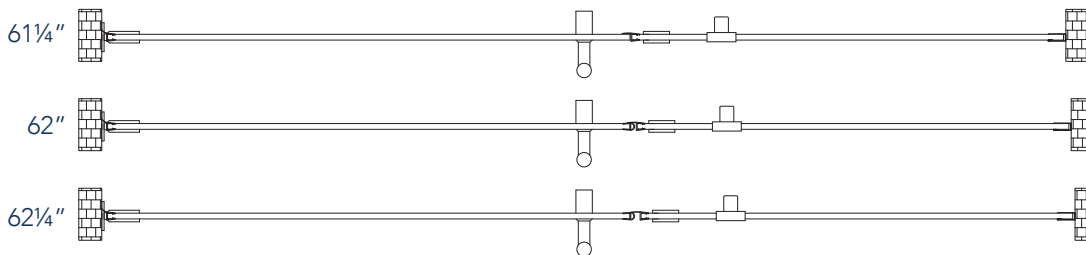

Aston Belmore SDR 965-6226

CH CHROME HARDWARE

SS STAINLESS STEEL HARDWARE

ORB OIL RUBBED BRONZE HARDWARE

MODEL	WALL OPENING(A)	DOOR PANEL WIDTH(B)	FIXED PANEL WIDTH(C)	HEIGHT (D)	HANDLE HEIGHT(E)	ENTRY OPEN(F)
SDR965-6226-10	61 1/4" - 62 1/4"	25 5/8"	35 5/8"	72"	36 1/4"	23 5/8" - 24 5/8"