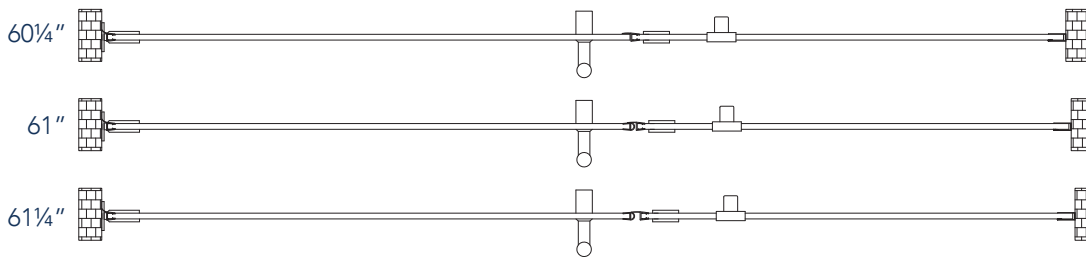

# Aston Belmore SDR 965-6131

MODEL	WALL OPENING(A)	DOOR PANEL WIDTH(B)	FIXED PANEL WIDTH(C)	HEIGHT (D)	HANDLE HEIGHT(E)	ENTRY OPEN(F)
SDR965-6131-10	60 1/4"-61 1/4"	30 5/8"	29 5/8"	72"	36 1/4"	28 5/8"-29 5/8"