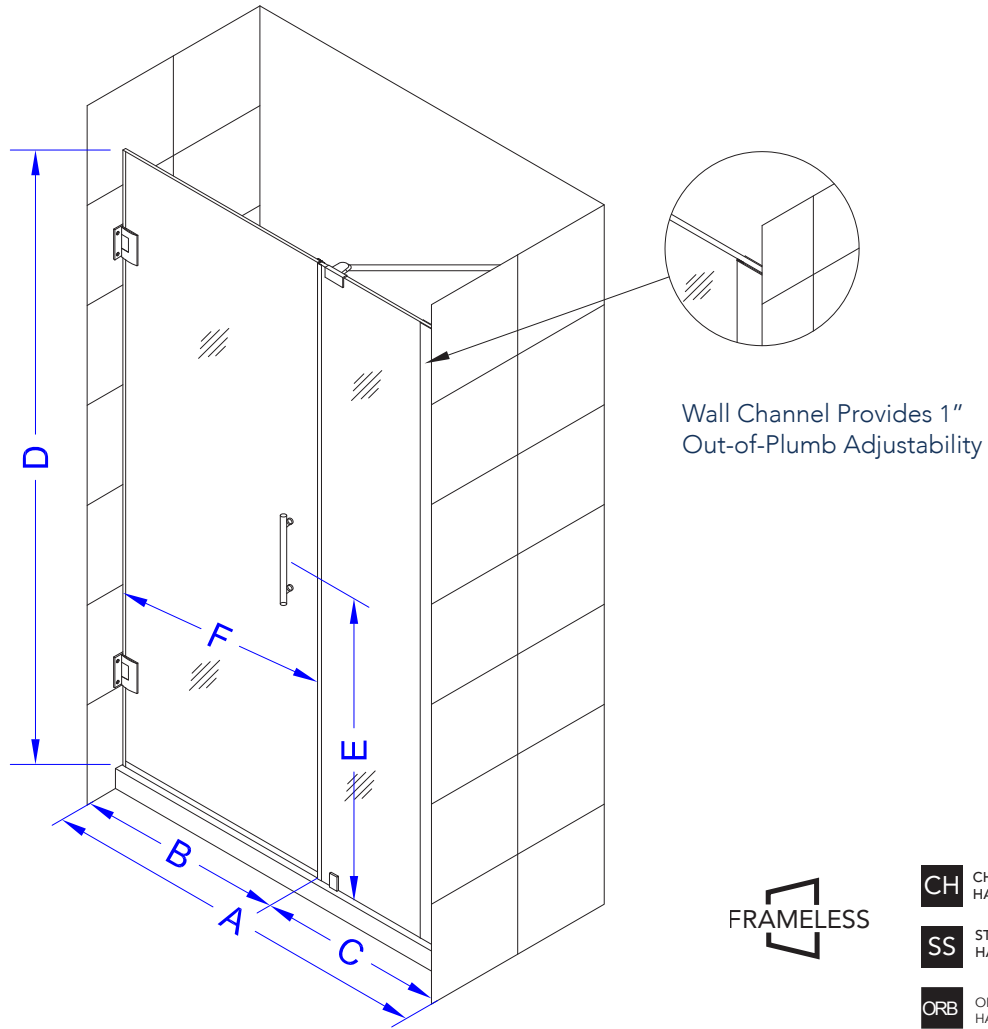

# Aston Belmore SDR 965-6131

MODEL	WALL OPENING(A)	DOOR PANEL WIDTH(B)	FIXED PANEL WIDTH(C)	HEIGHT (D)	HANDLE HEIGHT(E)	ENTRY OPEN(F)
SDR965-6131-10	60 1/4"-61 1/4"	30 5/8"	29 5/8"	72"	36 1/4"	28 5/8"-29 5/8"

ASTON  
**STARCAST**  
FROM EnduroShield

POLISHED CHROME

STAINLESS STEEL

OIL RUBBED BRONZE

FROSTED GLASS

CLEAR GLASS