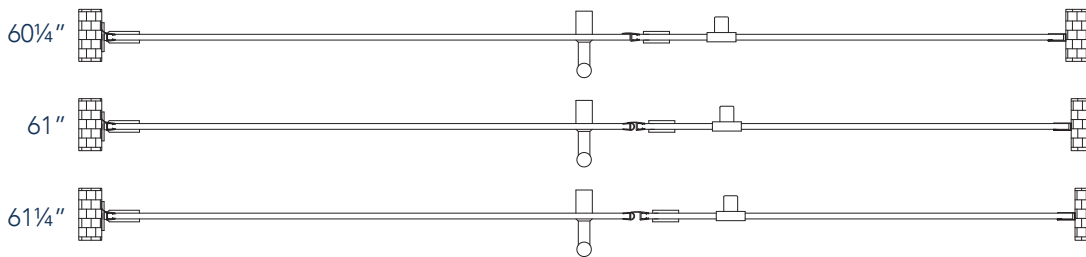

# Aston Belmore SDR 965-6125

- CH** CHROME HARDWARE
- SS** STAINLESS STEEL HARDWARE
- ORB** OIL RUBBED BRONZE HARDWARE

| MODEL          | WALL OPENING(A) | DOOR PANEL WIDTH(B) | FIXED PANEL WIDTH(C) | HEIGHT (D) | HANDLE HEIGHT(E) | ENTRY OPEN(F)   |
|----------------|-----------------|---------------------|----------------------|------------|------------------|-----------------|
| SDR965-6125-10 | 60 1/4"-61 1/4" | 24 5/8"             | 35 5/8"              | 72"        | 36 1/4"          | 22 5/8"-23 5/8" |