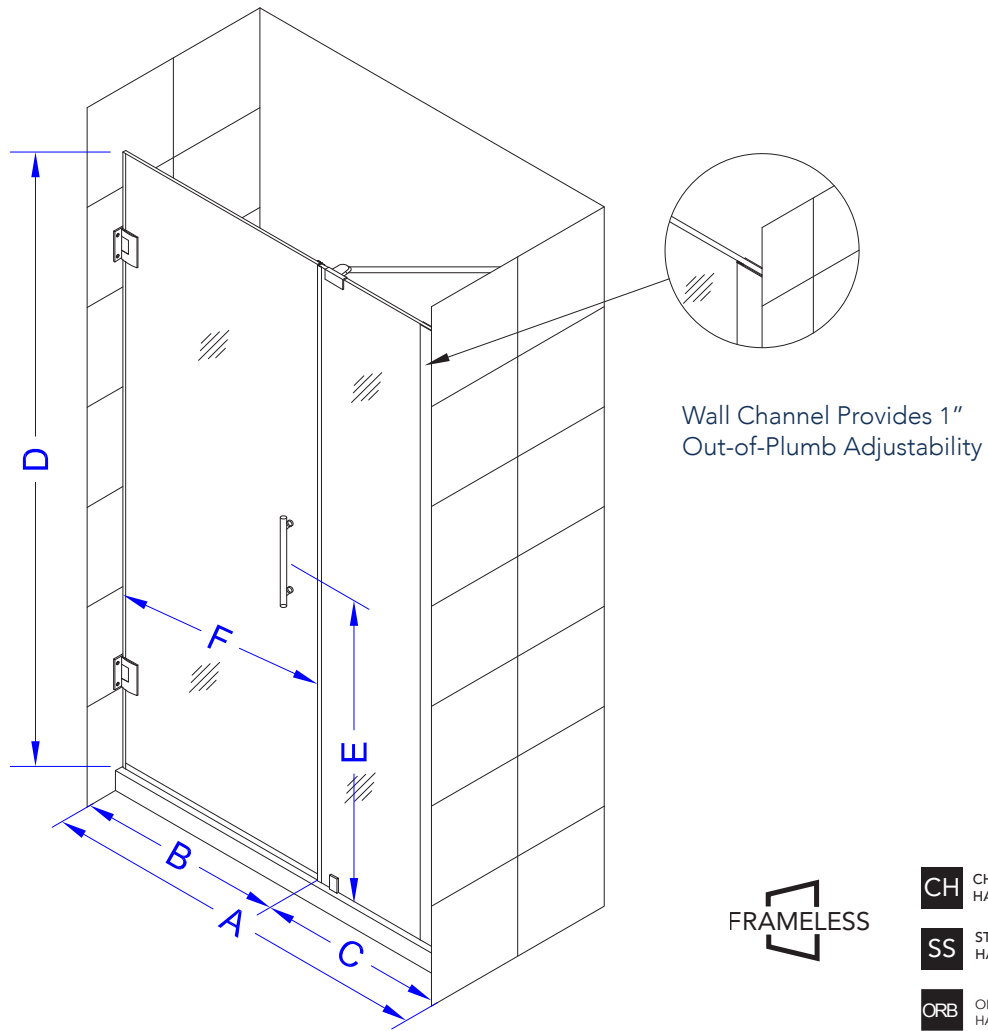

# Aston Belmore SDR 965-6125

- CH** CHROME HARDWARE
- SS** STAINLESS STEEL HARDWARE
- ORB** OIL RUBBED BRONZE HARDWARE

| MODEL          | WALL OPENING(A) | DOOR PANEL WIDTH(B) | FIXED PANEL WIDTH(C) | HEIGHT (D) | HANDLE HEIGHT(E) | ENTRY OPEN(F)   |
|----------------|-----------------|---------------------|----------------------|------------|------------------|-----------------|
| SDR965-6125-10 | 60 1/4"-61 1/4" | 24 5/8"             | 35 5/8"              | 72"        | 36 1/4"          | 22 5/8"-23 5/8" |

ASTON  
**STARCAST**  
FROM EnduroShield

POLISHED CHROME

STAINLESS STEEL

OIL RUBBED BRONZE

FROSTED GLASS

CLEAR GLASS