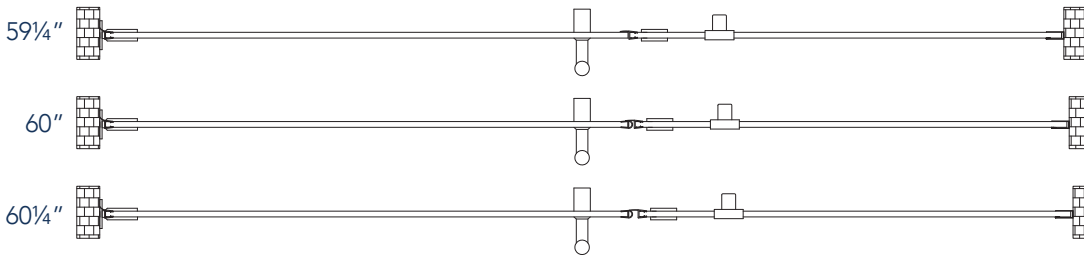

Aston Belmore SDR 965-6038

CH CHROME HARDWARE

SS STAINLESS STEEL HARDWARE

ORB OIL RUBBED BRONZE HARDWARE

MODEL	WALL OPENING(A)	DOOR PANEL WIDTH(B)	FIXED PANEL WIDTH(C)	HEIGHT (D)	HANDLE HEIGHT(E)	ENTRY OPEN(F)
SDR965-6038-10	59 1/4" - 60 1/4"	37 5/8"	21 5/8"	72"	36 1/4"	35 5/8" - 36 5/8"