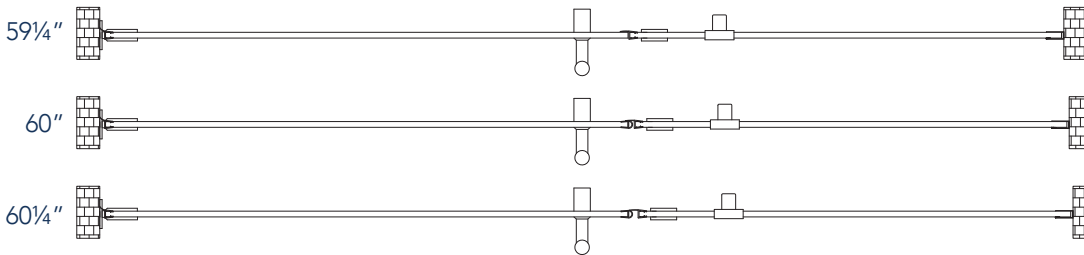

Aston Belmore SDR 965-6026

- CH** CHROME HARDWARE
- SS** STAINLESS STEEL HARDWARE
- ORB** OIL RUBBED BRONZE HARDWARE

MODEL	WALL OPENING(A)	DOOR PANEL WIDTH(B)	FIXED PANEL WIDTH(C)	HEIGHT (D)	HANDLE HEIGHT(E)	ENTRY OPEN(F)
SDR965-6026-10	59 1/4" - 60 1/4"	25 5/8"	33 5/8"	72"	36 1/4"	23 5/8" - 24 5/8"