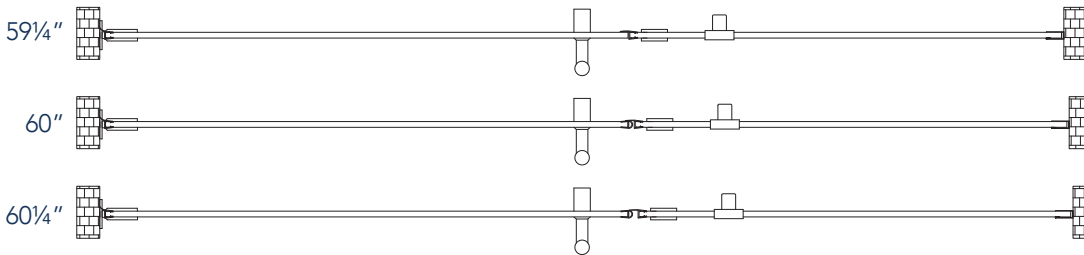

Aston Belmore SDR 965-6022

CH CHROME HARDWARE

SS STAINLESS STEEL HARDWARE

ORB OIL RUBBED BRONZE HARDWARE

MODEL	WALL OPENING(A)	DOOR PANEL WIDTH(B)	FIXED PANEL WIDTH(C)	HEIGHT (D)	HANDLE HEIGHT(E)	ENTRY OPEN(F)
SDR965-6022-10	59 1/4" - 60 1/4"	21 5/8"	37 5/8"	72"	36 1/4"	19 5/8" - 20 5/8"