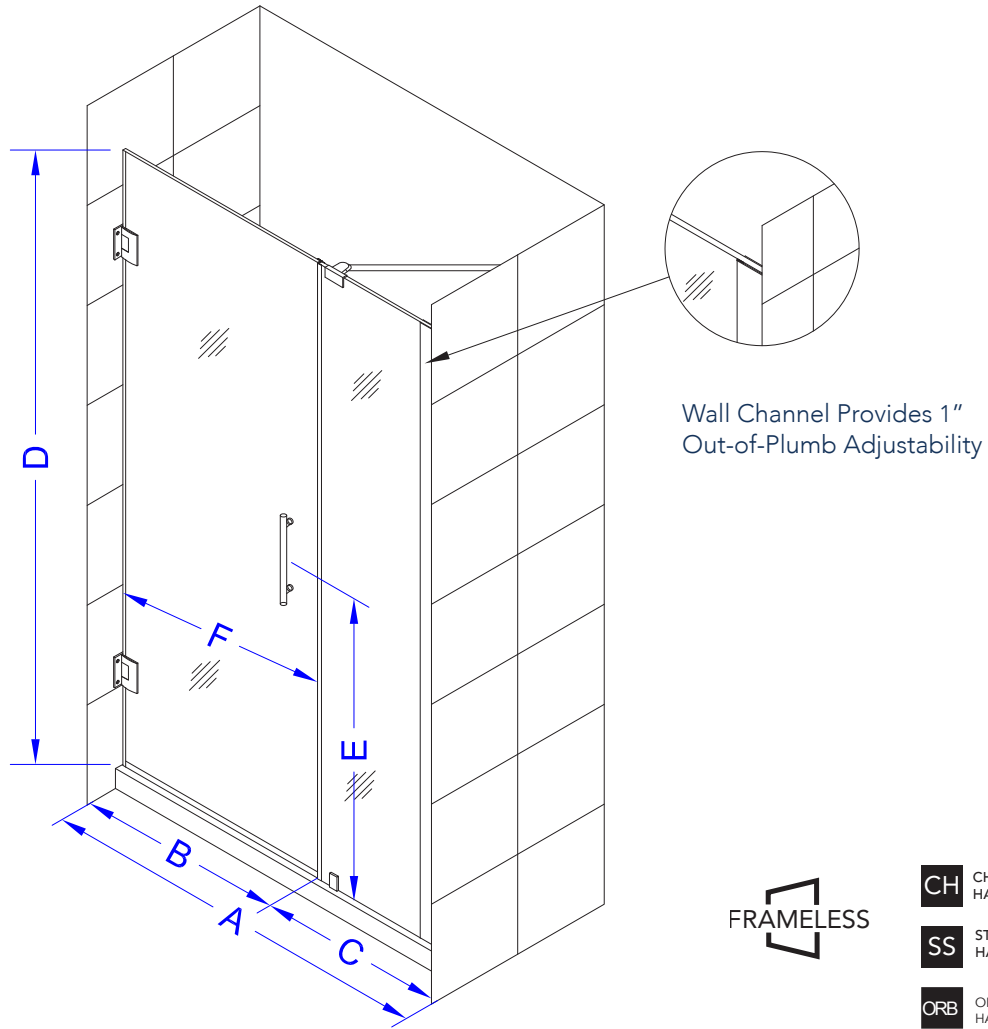

Aston Belmore SDR 965-6022

CH CHROME HARDWARE

SS STAINLESS STEEL HARDWARE

ORB OIL RUBBED BRONZE HARDWARE

MODEL	WALL OPENING(A)	DOOR PANEL WIDTH(B)	FIXED PANEL WIDTH(C)	HEIGHT (D)	HANDLE HEIGHT(E)	ENTRY OPEN(F)
SDR965-6022-10	59 1/4" - 60 1/4"	21 5/8"	37 5/8"	72"	36 1/4"	19 5/8" - 20 5/8"

ASTON **STARCAST**
FROM EnduroShield

POLISHED CHROME

STAINLESS STEEL

OIL RUBBED BRONZE

FROSTED GLASS

CLEAR GLASS