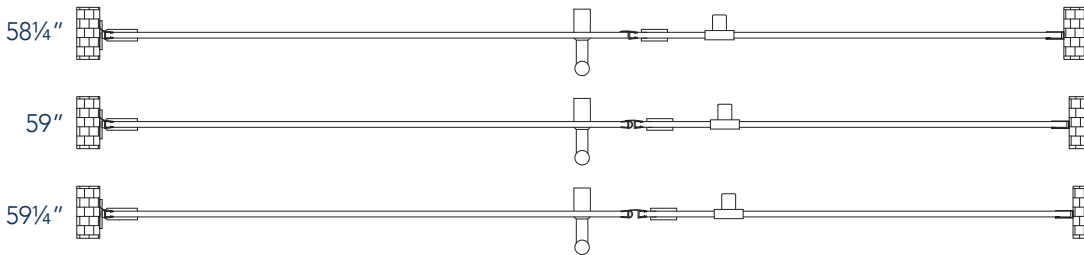

Aston Belmore SDR 965-5929

- CH** CHROME HARDWARE
- SS** STAINLESS STEEL HARDWARE
- ORB** OIL RUBBED BRONZE HARDWARE

MODEL	WALL OPENING(A)	DOOR PANEL WIDTH(B)	FIXED PANEL WIDTH(C)	HEIGHT (D)	HANDLE HEIGHT(E)	ENTRY OPEN(F)
SDR965-5929-10	58 1/4" - 59 1/4"	28 5/8"	29 5/8"	72"	36 1/4"	26 5/8" - 27 5/8"