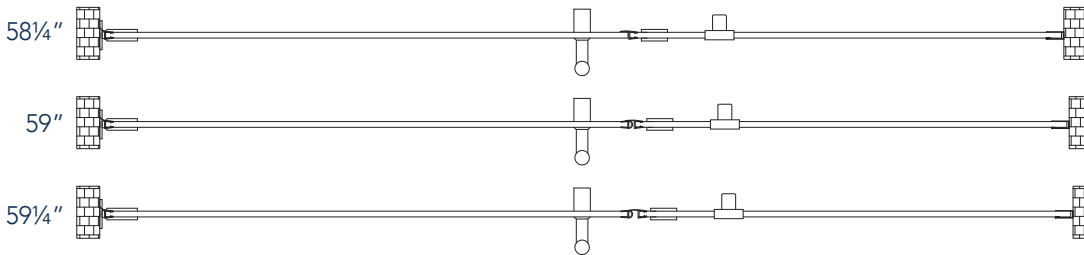

# Aston Belmore SDR 965-5927

- CH** CHROME HARDWARE
- SS** STAINLESS STEEL HARDWARE
- ORB** OIL RUBBED BRONZE HARDWARE

MODEL	WALL OPENING(A)	DOOR PANEL WIDTH(B)	FIXED PANEL WIDTH(C)	HEIGHT (D)	HANDLE HEIGHT(E)	ENTRY OPEN(F)
SDR965-5927-10	58 1/4" - 59 1/4"	26 5/8"	31 5/8"	72"	36 1/4"	24 5/8" - 25 5/8"