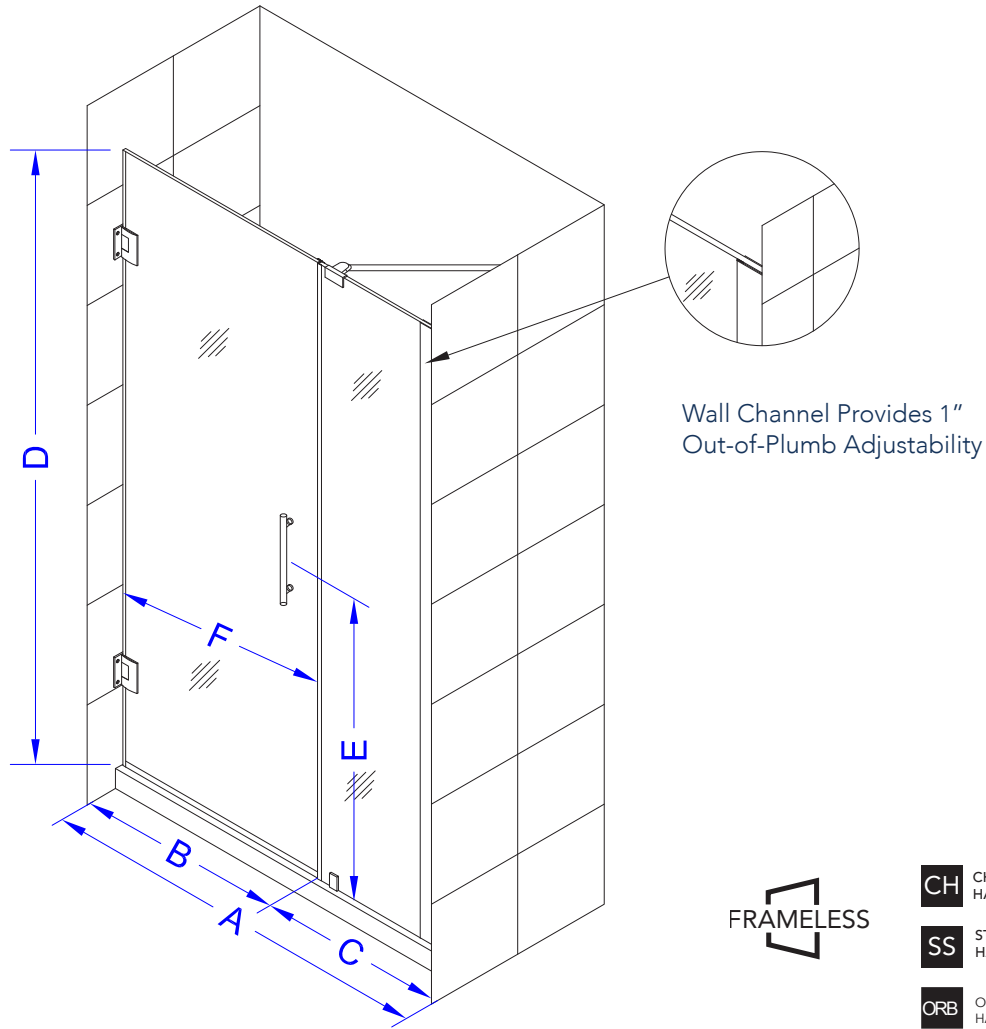

# Aston Belmore SDR 965-5927

- CH** CHROME HARDWARE
- SS** STAINLESS STEEL HARDWARE
- ORB** OIL RUBBED BRONZE HARDWARE

MODEL	WALL OPENING(A)	DOOR PANEL WIDTH(B)	FIXED PANEL WIDTH(C)	HEIGHT (D)	HANDLE HEIGHT(E)	ENTRY OPEN(F)
SDR965-5927-10	58 1/4" - 59 1/4"	26 5/8"	31 5/8"	72"	36 1/4"	24 5/8" - 25 5/8"

ASTON  
**STARCAST**  
FROM EnduroShield

POLISHED CHROME

STAINLESS STEEL

OIL RUBBED BRONZE

FROSTED GLASS

CLEAR GLASS