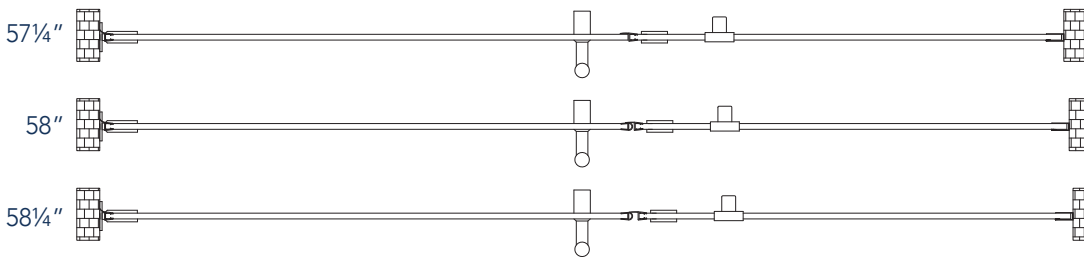

Aston Belmore SDR 965-5828

- CH** CHROME HARDWARE
- SS** STAINLESS STEEL HARDWARE
- ORB** OIL RUBBED BRONZE HARDWARE

MODEL	WALL OPENING(A)	DOOR PANEL WIDTH(B)	FIXED PANEL WIDTH(C)	HEIGHT (D)	HANDLE HEIGHT(E)	ENTRY OPEN(F)
SDR965-5828-10	57 1/4" - 58 1/4"	27 5/8"	29 5/8"	72"	36 1/4"	25 5/8" - 26 5/8"