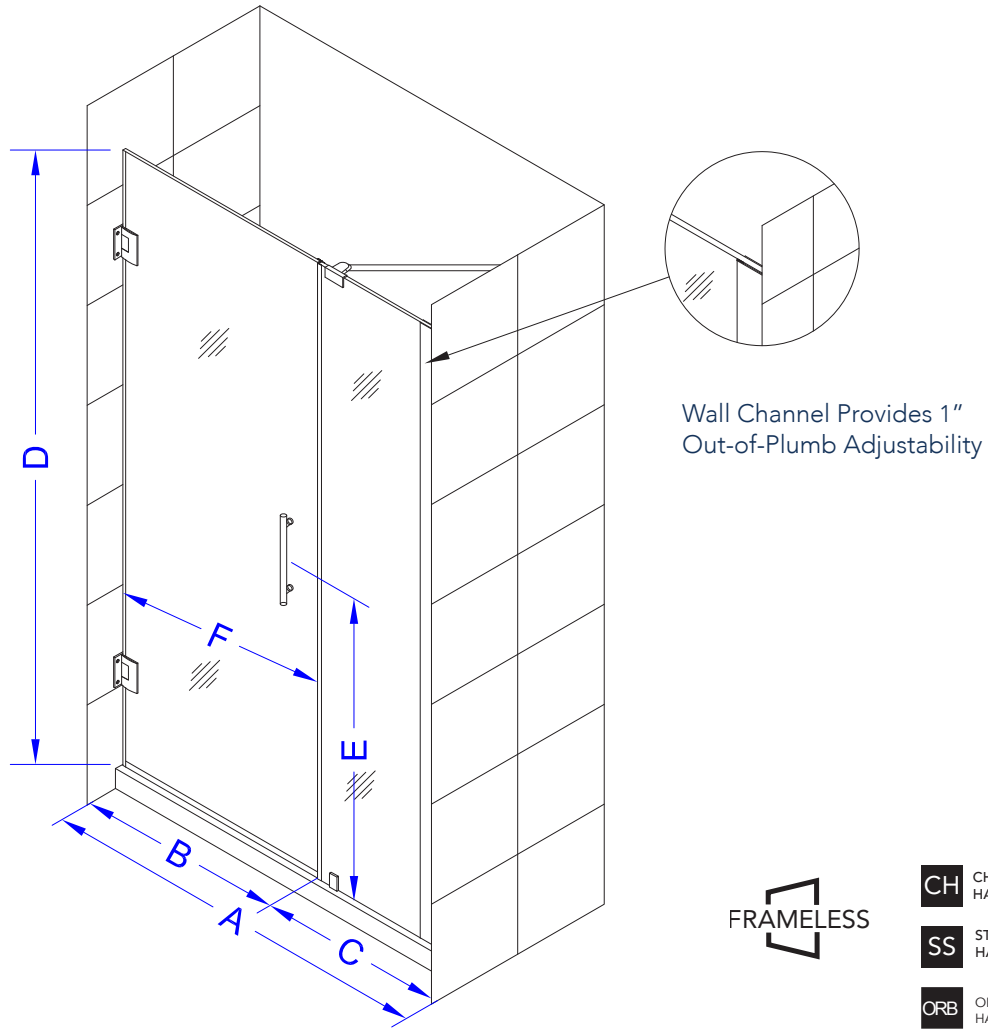

Aston Belmore SDR 965-5828

- CH** CHROME HARDWARE
- SS** STAINLESS STEEL HARDWARE
- ORB** OIL RUBBED BRONZE HARDWARE

MODEL	WALL OPENING(A)	DOOR PANEL WIDTH(B)	FIXED PANEL WIDTH(C)	HEIGHT (D)	HANDLE HEIGHT(E)	ENTRY OPEN(F)
SDR965-5828-10	57 1/4" - 58 1/4"	27 5/8"	29 5/8"	72"	36 1/4"	25 5/8" - 26 5/8"

ASTON
STARCAST
FROM **EnduroShield**

POLISHED CHROME

STAINLESS STEEL

OIL RUBBED BRONZE

FROSTED GLASS

CLEAR GLASS